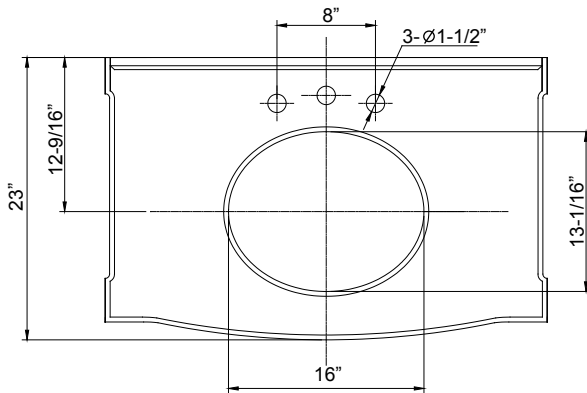

BATH VANITY WITH BOW FRONT, TWO DOORS & SHELF
KBV.2038

SLAB TOP OPTIONS
K11 Carrara Bianco White Marble
K14 Black Marble

UNDER-MOUNT LAVATORY COLOR OPTIONS
01 White
02 Biscuit
03 Bone
04 Black

BACK-SPLASH OPTIONAL ADD-ON
KBS.11 Carrara Bianco White Marble
KBS.14 Black Marble

VANITY COLOR
.37 Cottage Scone
.38 Butternut Classic

All dimensions are based on original specifications and are subject to change and variation. Please contact your Regatta Water Co. associate for any updated specifications. Faucet not included.

Vanity dimensions are nominal and may vary within the range of tolerances established by ASME/ANSI standards.