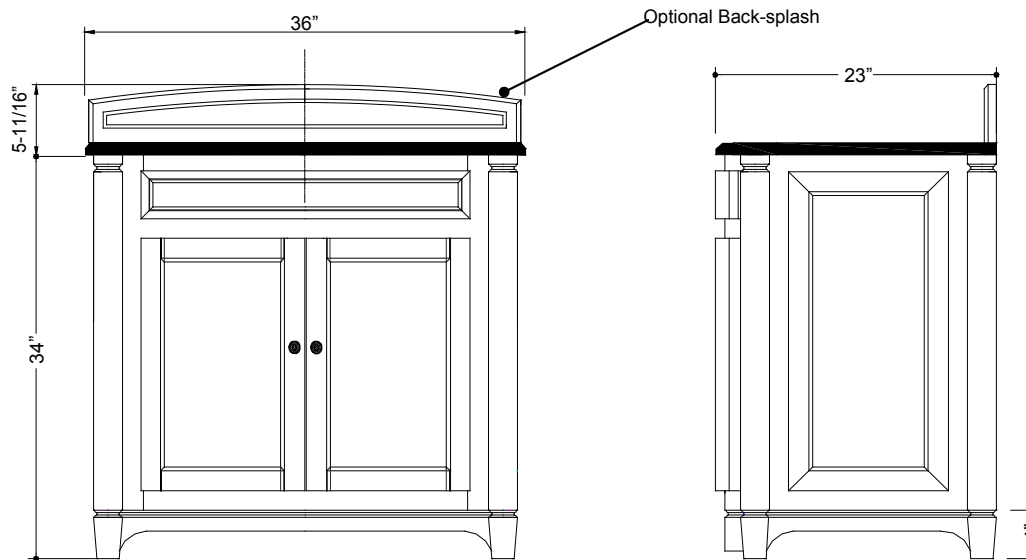

BATH VANITY WITH BOW FRONT, TWO DOORS & SHELF
KBV.2038

SLAB TOP OPTIONS
K11 Carrara Bianco White Marble
K14 Black Marble

UNDER-MOUNT LAVATORY COLOR OPTIONS
01 White
02 Biscuit
03 Bone
04 Black

BACK-SPLASH OPTIONAL ADD-ON
KBS.11 Carrara Bianco White Marble
KBS.14 Black Marble

VANITY COLOR
.37 Cottage Scone
.38 Butternut Classic

All dimensions are based on original specifications and are subject to change and variation. Please contact your Regatta Water Co. associate for any updated specifications. Faucet not included.

Vanity dimensions are nominal and may vary within the range of tolerances established by ASME/ANSI standards.