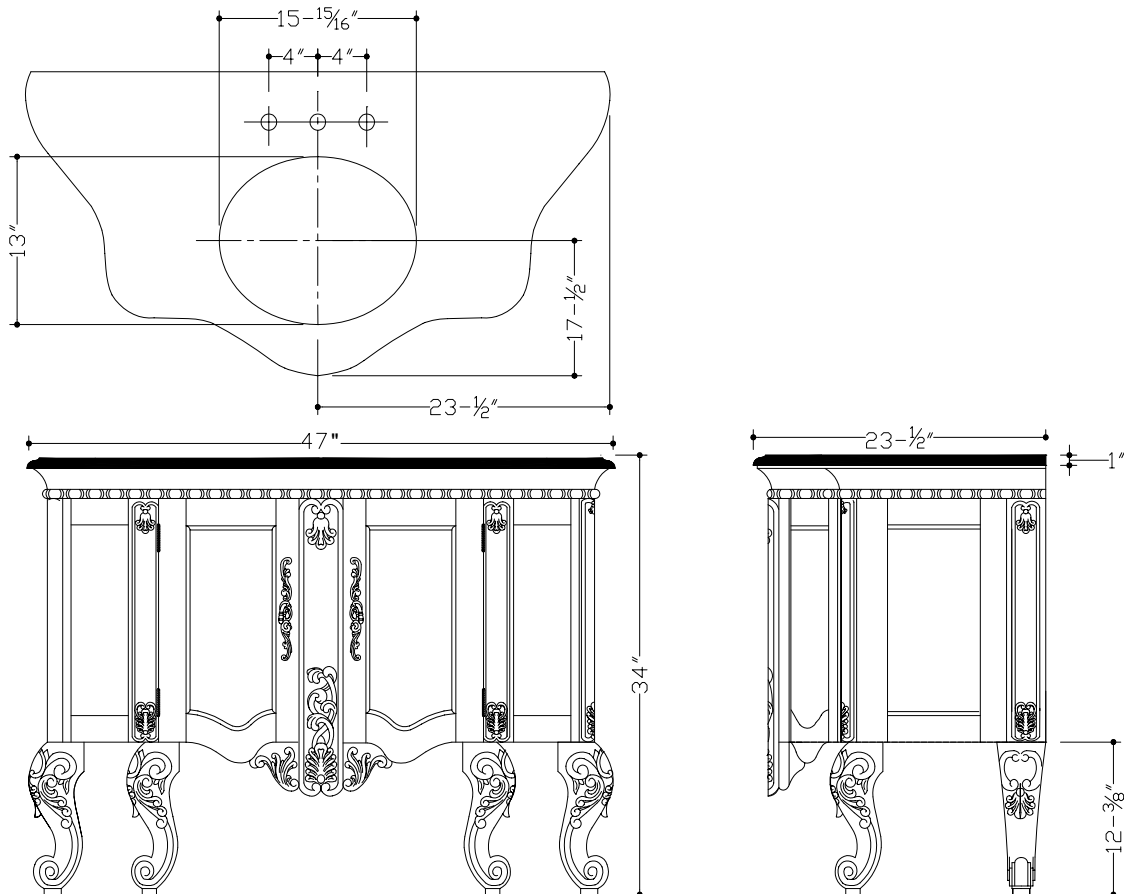

BATH VANITY WITH BOW FRONT & DOORS
VBV.2033

SLAB TOP OPTIONS
V14 Black Marble
V23 Black Beach Granite

UNDER-MOUNT LAVATORY COLOR OPTIONS
01 White
02 Biscuit
04 Black

VANITY COLOR
.33 Cordovan Black

All dimensions are based on original specifications and are subject to change and variation. Please contact your Regatta Water Co. associate for any updated specifications. Faucet not included.

Vanity dimensions are nominal and may vary within the range of tolerances established by ASME/ANSI standards.