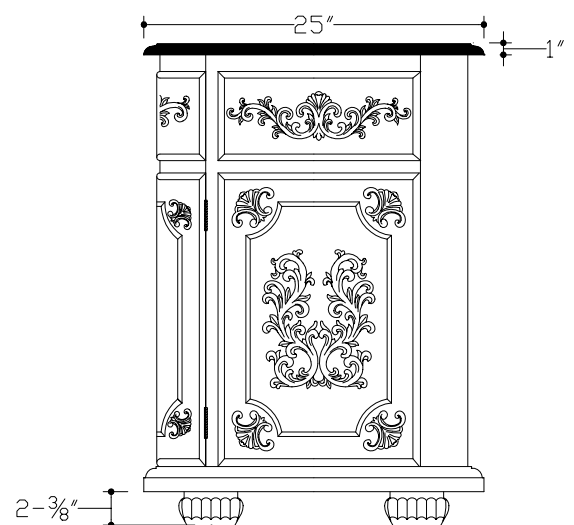

SCHOONER™

REGATTA™
water co.
an AXENT corporation

BATH VANITY WITH BOW FRONT, TWO DOORS & SHELF
SBV.2034

SLAB TOP OPTIONS
S11 Carrara Bianco White Marble

UNDER-MOUNT LAVATORY COLOR OPTIONS
01 White
02 Biscuit
04 Black

VANITY COLOR
.34 Bordeaux

All dimensions are based on original specifications and are subject to change and variation. Please contact your Regatta Water Co. associate for any updated specifications. Faucet not included.

Vanity dimensions are nominal and may vary within the range of tolerances established by ASME/ANSI standards.