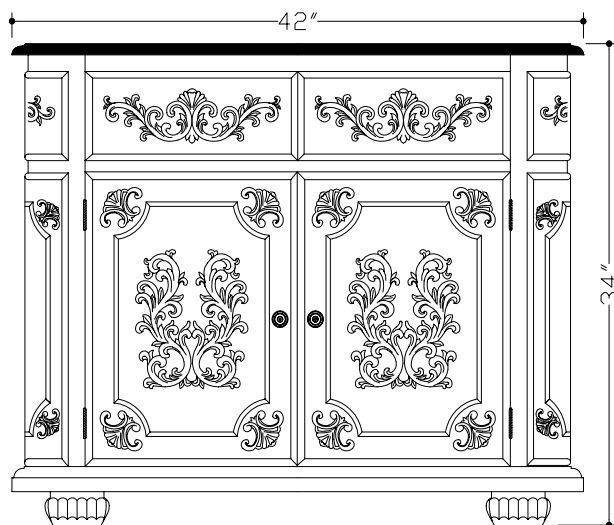

SCHOONER™

REGATTA™
water co.
an AXENT corporation

BATH VANITY WITH BOW FRONT, TWO DOORS & SHELF
SBV.2034

SLAB TOP OPTIONS
S11 Carrara Bianco White Marble

UNDER-MOUNT LAVATORY COLOR OPTIONS
01 White
02 Biscuit
04 Black

VANITY COLOR
.34 Bordeaux

All dimensions are based on original specifications and are subject to change and variation. Please contact your Regatta Water Co. associate for any updated specifications. Faucet not included.

Vanity dimensions are nominal and may vary within the range of tolerances established by ASME/ANSI standards.