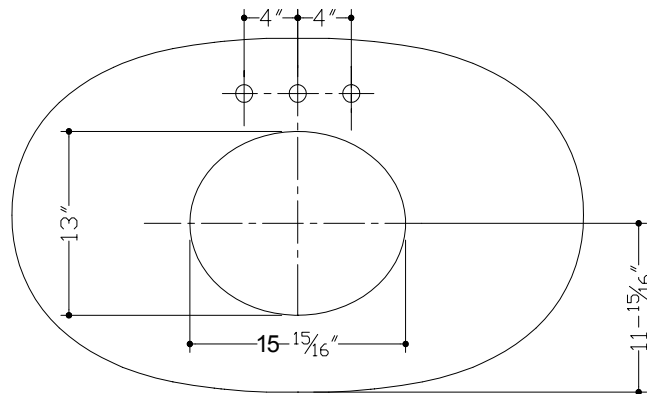

VANITY COLOR
.34 Bordeaux

All dimensions are based on original specifications and are subject to change and variation. Please contact your Regatta Water Co. associate for any updated specifications. Faucet not included.

Vanity dimensions are nominal and may vary within the range of tolerances established by ASME/ANSI standards.