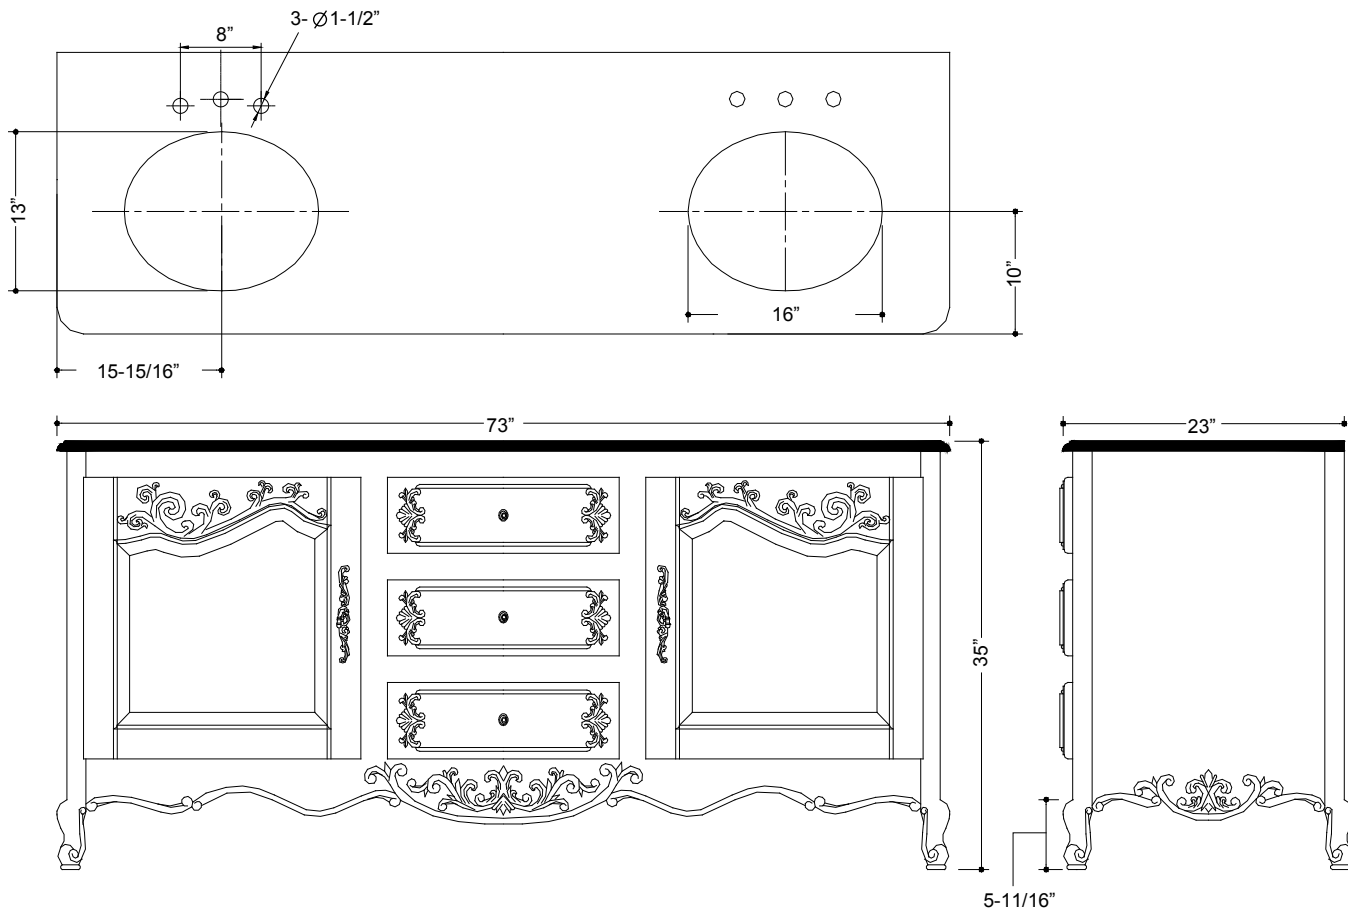

# Princeton™

REGATTA™  
water co.  
an AXENT corporation

BATH VANITY WITH STRAIGHT FRONT, TWO DOORS,  
THREE DRAWERS & SHELF  
**PBV.2036**

SLAB TOP OPTIONS  
**P13 Black Beach Granite**

UNDER-MOUNT LAVATORY COLOR OPTIONS

- 01 White**
- 02 Biscuit**
- 03 Bone**
- 04 Black**

VANITY COLOR  
**.36 Woodbridge Brown**

All dimensions are based on original specifications and are subject to change and variation. Please contact your Regatta Water Co. associate for any updated specifications. Faucet not included.

Vanity dimensions are nominal and may vary within the range of tolerances established by ASME/ANSI standards.