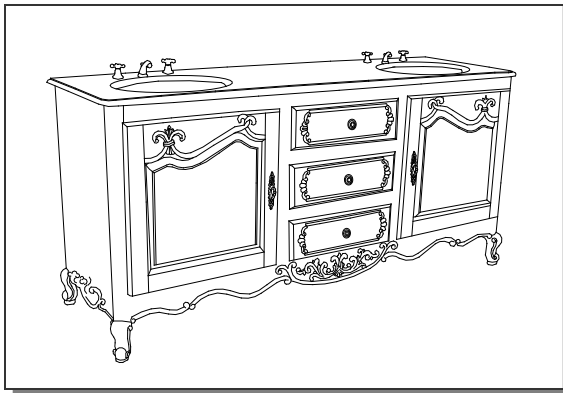

# Princeton™

REGATTA™  
water co.  
an AXENT corporation

BATH VANITY WITH STRAIGHT FRONT, TWO DOORS,  
THREE DRAWERS & SHELF  
**PBV.2036**

SLAB TOP OPTIONS  
**P13 Black Beach Granite**

UNDER-MOUNT LAVATORY COLOR OPTIONS

- 01 White**
- 02 Biscuit**
- 03 Bone**
- 04 Black**

VANITY COLOR  
**.36 Woodbridge Brown**

All dimensions are based on original specifications and are subject to change and variation. Please contact your Regatta Water Co. associate for any updated specifications. Faucet not included.