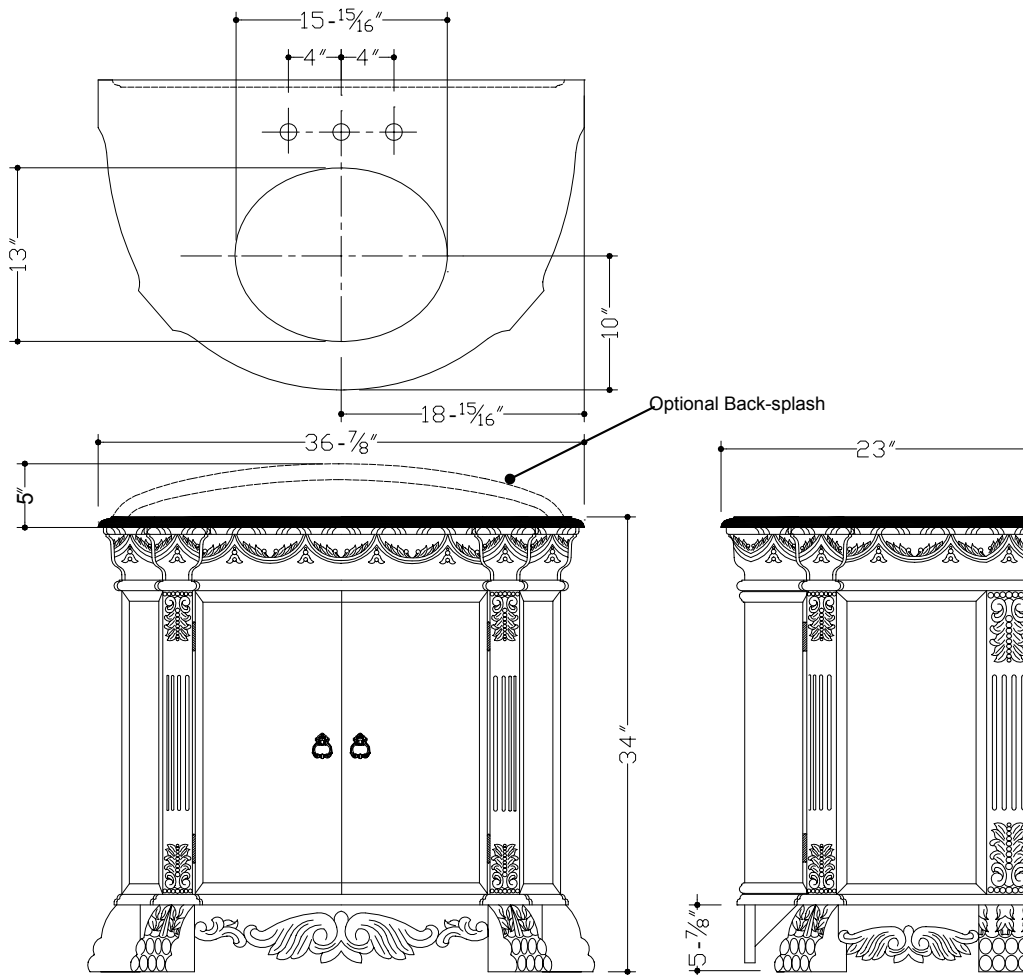

BATH VANITY WITH BOW FRONT, TWO DOORS & SHELF
LBV.2030

SLAB TOP OPTIONS
L15 Travertine
L23 Black Beach Granite

UNDER-MOUNT LAVATORY COLOR OPTIONS
01 White
02 Biscuit
04 Black

VANITY COLOR
.30 Valise Burl Chestnut

All dimensions are based on original specifications and are subject to change and variation. Please contact your Regatta Water Co. associate for any updated specifications. Faucet not included.

Vanity dimensions are nominal and may vary within the range of tolerances established by ASME/ANSI standards.