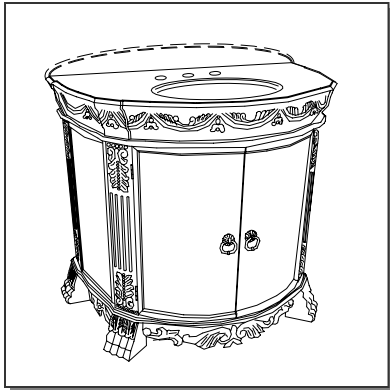

BATH VANITY WITH BOW FRONT, TWO DOORS & SHELF
LBV.2030

SLAB TOP OPTIONS
L15 Travertine
L23 Black Beach Granite

UNDER-MOUNT LAVATORY COLOR OPTIONS
01 White
02 Biscuit
04 Black

VANITY COLOR
.30 Valise Burl Chestnut