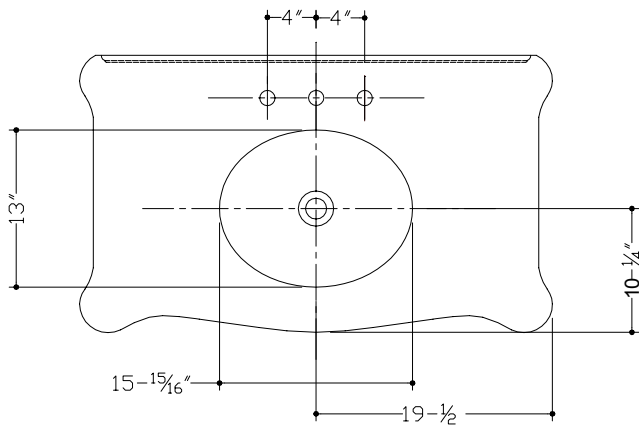

All dimensions are based on original specifications and are subject to change and variation. Please contact your Regatta Water Co. associate for any updated specifications. Faucet not included.

Vanity dimensions are nominal and may vary within the range of tolerances established by ASME/ANSI standards.