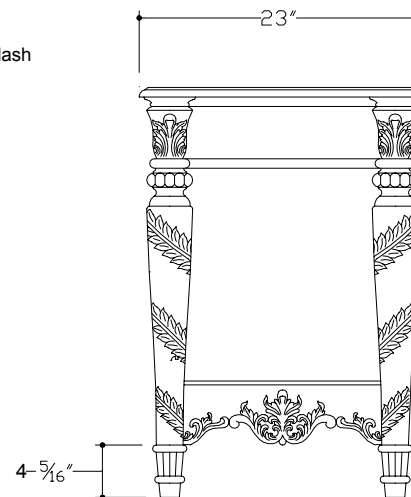

All dimensions are based on original specifications and are subject to change and variation. Please contact your Regatta Water Co. associate for any updated specifications. Faucet not included.

Vanity dimensions are nominal and may vary within the range of tolerances established by ASME/ANSI standards.