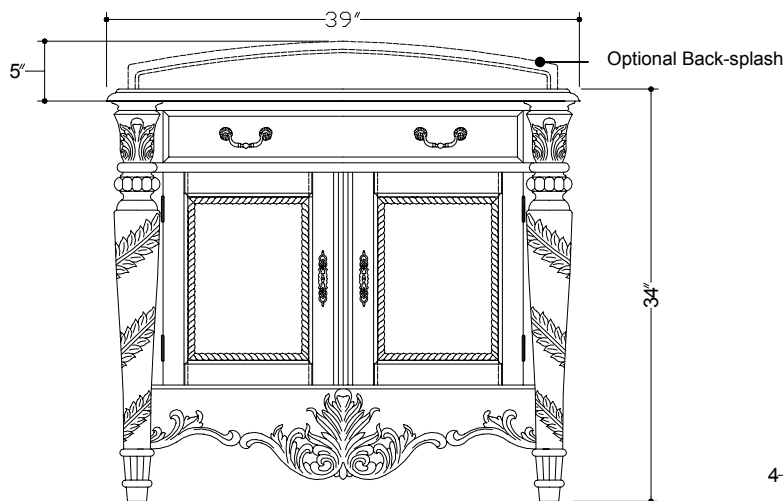

All dimensions are based on original specifications and are subject to change and variation. Please contact your Regatta Water Co. associate for any updated specifications. Faucet not included.

Vanity dimensions are nominal and may vary within the range of tolerances established by ASME/ANSI standards.