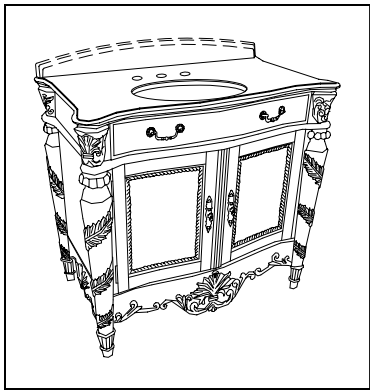

BATH VANITY WITH TWO DOORS
DVB.2032

SLAB TOP OPTIONS
D11 Carrara Bianco White Marble
D14 Black Marble

UNDER-MOUNT LAVATORY COLOR OPTIONS
01 White
02 Biscuit
04 Black

BACK SPLASH OPTION
DBS.11 Carrara Bianco White Marble
DBS.14 Black Marble