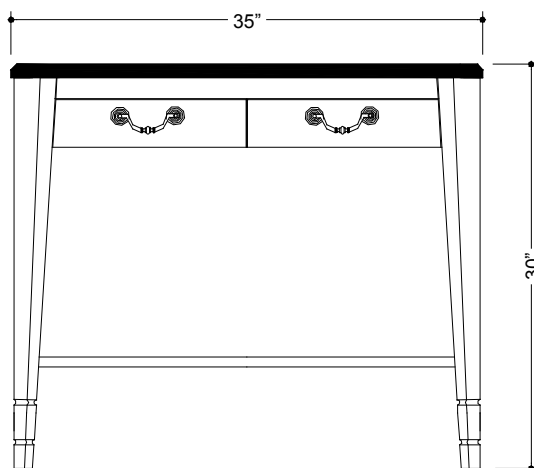

All dimensions are based on original specifications and are subject to change and variation. Please contact your Regatta Water Co. associate for any updated specifications. Faucet not included.

Vanity dimensions are nominal and may vary within the range of tolerances established by ASME/ANSI standards.