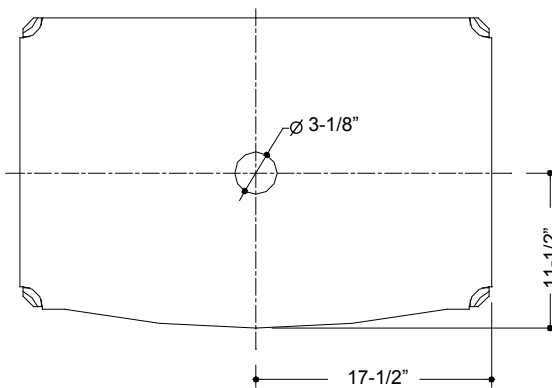

All dimensions are based on original specifications and are subject to change and variation. Please contact your Regatta Water Co. associate for any updated specifications. Faucet not included.

Vanity dimensions are nominal and may vary within the range of tolerances established by ASME/ANSI standards.