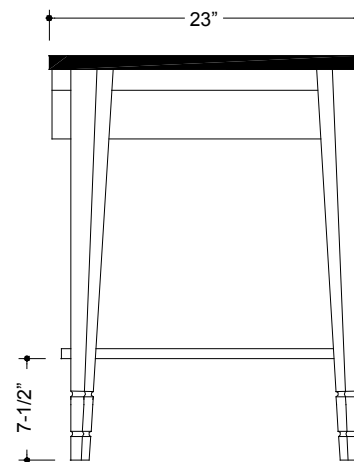

All dimensions are based on original specifications and are subject to change and variation. Please contact your Regatta Water Co. associate for any updated specifications. Faucet not included.

Vanity dimensions are nominal and may vary within the range of tolerances established by ASME/ANSI standards.