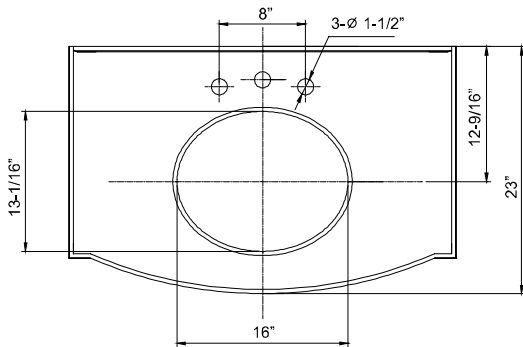

All dimensions are based on original specifications and are subject to change and variation. Please contact your Regatta Water Co. associate for any updated specifications. Faucet not included.

Vanity dimensions are nominal and may vary within the range of tolerances established by ASME/ANSI standards.