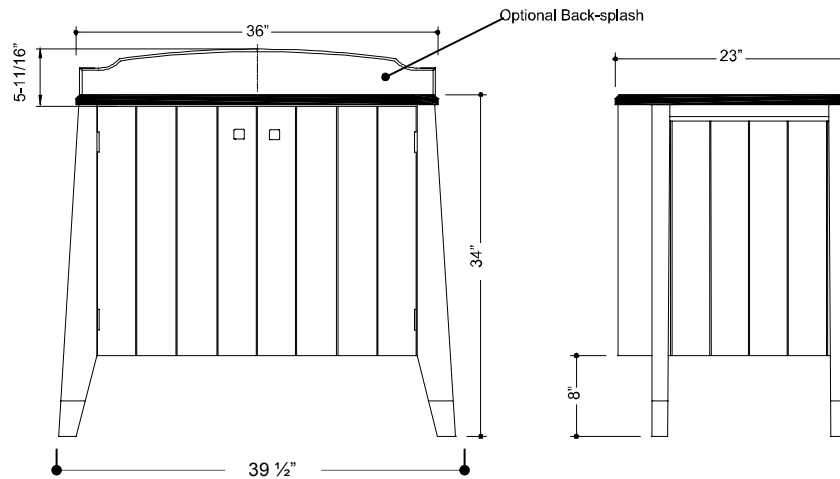

Yale™

BATH VANITY WITH BOW FRONT, TWO DOORS & SHELF
YBV.2035

SLAB TOP OPTIONS
Y11 Carrara Bianco White Marble
Y14 Black Marble

UNDER-MOUNT LAVATORY COLOR OPTIONS
01 White
02 Biscuit
03 Bone
04 Black

BACK-SPLASH OPTIONAL ADD-ON
YBS.11 Carrara Bianco White Marble
YBS.14 Black Marble

VANITY COLOR
.35 Brisk Burgundy

All dimensions are based on original specifications and are subject to change and variation. Please contact your Regatta Water Co. associate for any updated specifications. Faucet not included.

Vanity dimensions are nominal and may vary within the range of tolerances established by ASME/ANSI standards.