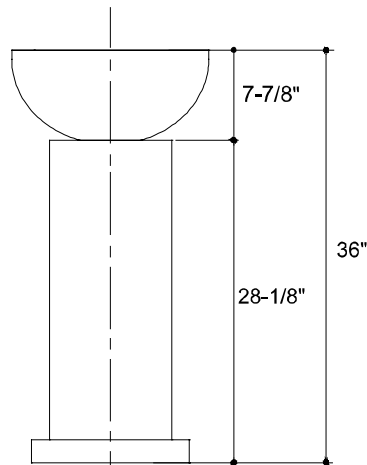

VERONA
STONE PEDESTAL w/BASIN
VSP.3039

REGATTA™
water co.
an AXENT corporation

Features

- . 17" (43.1cm) round x 36" (91.4cm) tall
- . Marble or stone
- . Pedestal with basin
- . Without overflow
- . No faucet hole (for use with wall-mount faucets)
- . Hand-finished design

Marble & Stone

- .18 Gray Natural Granite
- .19 Golden Granite

INSTALLATION NOTES

Install this product according to the installation guide.
Fixture dimensions are nominal and conform to tolerances in
ASME Standard A112.19.2M.

NOTES:

DIMENSIONS SHOWN FOR LOCATION OF SUPPLIES AND "P" TRAP ARE SUGGESTED.
FITTINGS NOT INCLUDED AND MUST BE ORDERED SEPARATELY.

IMPORTANT: Dimensions of fixtures are nominal and may vary within the range of tolerances established by ANSI Standard A112.19.2M
These measurements are subject to change or cancellation. No responsibility is assumed for use of superseded or voided pages.