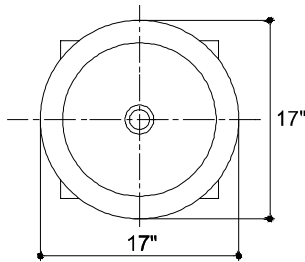

VERONA
STONE PEDESTAL w/BASIN
VSP.3039

REGATTA™
water co.
an AXENT corporation

Features

- . 17" (43.1cm) round x 36" (91.4cm) tall
- . Marble or stone
- . Pedestal with basin
- . Without overflow
- . No faucet hole (for use with wall-mount faucets)
- . Hand-finished design

Marble & Stone

- .18 Gray Natural Granite
- .19 Golden Granite

INSTALLATION NOTES

Install this product according to the installation guide.
Fixture dimensions are nominal and conform to tolerances in
ASME Standard A112.19.2M.

NOTES:

DIMENSIONS SHOWN FOR LOCATION OF SUPPLIES AND "P" TRAP ARE SUGGESTED.
FITTINGS NOT INCLUDED AND MUST BE ORDERED SEPARATELY.

IMPORTANT: Dimensions of fixtures are nominal and may vary within the range of tolerances established by ANSI Standard A112.19.2M
These measurements are subject to change or cancellation. No responsibility is assumed for use of superseded or voided pages.