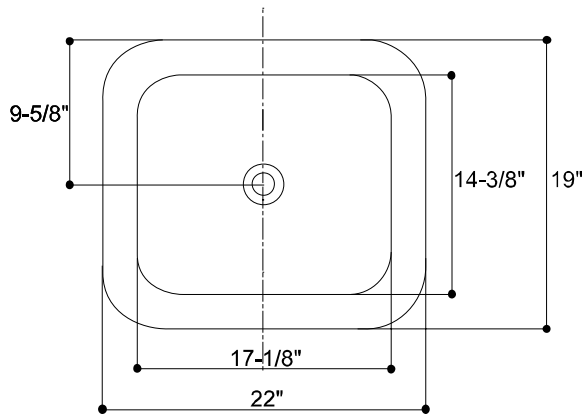

**TOWN™**  
**COUNTERTOP BASIN**  
**1005.000**

**Features**

- 22" (558.8mm) x 19" (482.6mm)
- Simple soft styling
- Vitreous china construction
- Wide, spacious basin for comfortable use
- For use with wall-mount or tall deck-mount faucets

**Colors**

- .01 White
- .02 Demure (Biscuit)

**INSTALLATION NOTES**

Install this product according to the installation guide.  
Fixture dimensions are nominal and conform to tolerances in ASME Standard A112.19.2M.

**NOTES:**

DIMENSIONS SHOWN FOR LOCATION OF SUPPLIES AND "P" TRAP ARE SUGGESTED. INSTALLATION INSTRUCTIONS SUPPLIED WITH LAVATORY. FITTINGS NOT INCLUDED AND MUST BE ORDERED SEPARATELY.

**IMPORTANT:** Dimensions of fixtures are nominal and may vary within the range of tolerances established by ANSI Standard A112.19.2M. These measurements are subject to change or cancellation. No responsibility is assumed for use of superseded or voided pages.