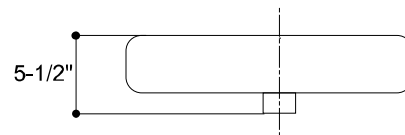

**TOWN™**  
**COUNTERTOP BASIN**  
**1005.000**

**Features**

- 22" (558.8mm) x 19" (482.6mm)
- Simple soft styling
- Vitreous china construction
- Wide, spacious basin for comfortable use
- For use with wall-mount or tall deck-mount faucets

**Colors**

- .01 White
- .02 Demure (Biscuit)

**INSTALLATION NOTES**

Install this product according to the installation guide.  
Fixture dimensions are nominal and conform to tolerances in ASME Standard A112.19.2M.

**NOTES:**

DIMENSIONS SHOWN FOR LOCATION OF SUPPLIES AND "P" TRAP ARE SUGGESTED. INSTALLATION INSTRUCTIONS SUPPLIED WITH LAVATORY. FITTINGS NOT INCLUDED AND MUST BE ORDERED SEPARATELY.

**IMPORTANT:** Dimensions of fixtures are nominal and may vary within the range of tolerances established by ANSI Standard A112.19.2M. These measurements are subject to change or cancellation. No responsibility is assumed for use of superseded or voided pages.