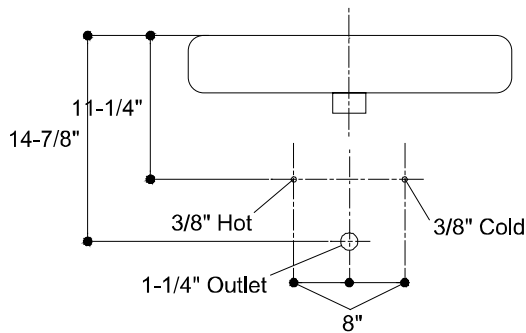

**TOWN™**  
**COUNTERTOP BASIN**  
**1005.000**

**Features**

- 22" (558.8mm) x 19" (482.6mm)
- Simple soft styling
- Vitreous china construction
- Wide, spacious basin for comfortable use
- For use with wall-mount or tall deck-mount faucets

**Colors**

- .01 White
- .02 Demure (Biscuit)

**INSTALLATION NOTES**

Install this product according to the installation guide.  
Fixture dimensions are nominal and conform to tolerances in ASME Standard A112.19.2M.

**NOTES:**

DIMENSIONS SHOWN FOR LOCATION OF SUPPLIES AND "P" TRAP ARE SUGGESTED. INSTALLATION INSTRUCTIONS SUPPLIED WITH LAVATORY. FITTINGS NOT INCLUDED AND MUST BE ORDERED SEPARATELY.

**IMPORTANT:** Dimensions of fixtures are nominal and may vary within the range of tolerances established by ANSI Standard A112.19.2M. These measurements are subject to change or cancellation. No responsibility is assumed for use of superseded or voided pages.