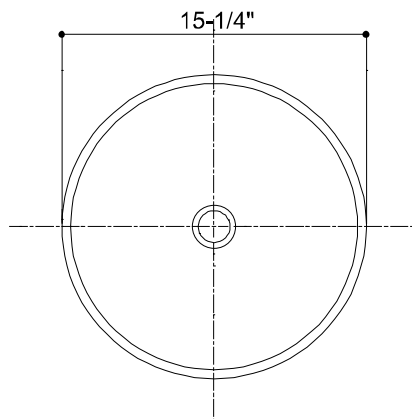

SOLITUDE™
COUNTRTOP BASIN
1012.000

Features

- 15-1/4" (387.3mm) round
- Elegant black satin finish
- Ceramic construction
- Wide, spacious basin for comfortable use
- For use with wall-mount or tall deck-mount faucets

Colors

- Black

INSTALLATION NOTES

Install this product according to the installation guide.
Fixture dimensions are nominal and conform to tolerances in
ASME Standard A112.19.2M.

NOTES:
DIMENSIONS SHOWN FOR LOCATION OF SUPPLIES AND "P" TRAP ARE SUGGESTED. INSTALLATION INSTRUCTIONS SUPPLIED WITH LAVATORY. FITTINGS NOT INCLUDED AND MUST BE ORDERED SEPARATELY.

IMPORTANT: Dimensions of fixtures are nominal and may vary within the range of tolerances established by ANSI Standard A112.19.2M. These measurements are subject to change or cancellation. No responsibility is assumed for use of superseded or voided pages.