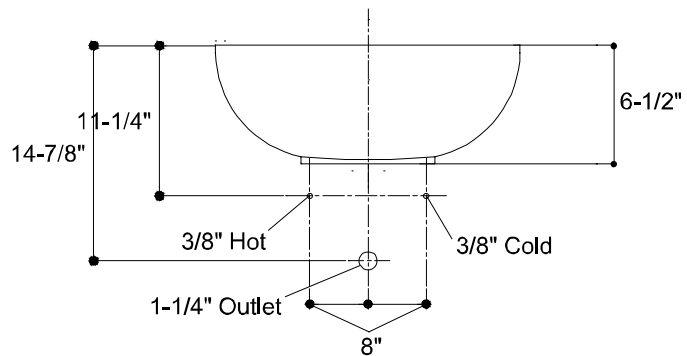

SOLITUDE™
COUNTRTOP BASIN
1012.000

Features

- 15-1/4" (387.3mm) round
- Elegant black satin finish
- Ceramic construction
- Wide, spacious basin for comfortable use
- For use with wall-mount or tall deck-mount faucets

Colors

- Black

INSTALLATION NOTES

Install this product according to the installation guide.
Fixture dimensions are nominal and conform to tolerances in
ASME Standard A112.19.2M.

NOTES:
DIMENSIONS SHOWN FOR LOCATION OF SUPPLIES AND "P" TRAP ARE SUGGESTED. INSTALLATION INSTRUCTIONS SUPPLIED WITH LAVATORY. FITTINGS NOT INCLUDED AND MUST BE ORDERED SEPARATELY.

IMPORTANT: Dimensions of fixtures are nominal and may vary within the range of tolerances established by ANSI Standard A112.19.2M. These measurements are subject to change or cancellation. No responsibility is assumed for use of superseded or voided pages.