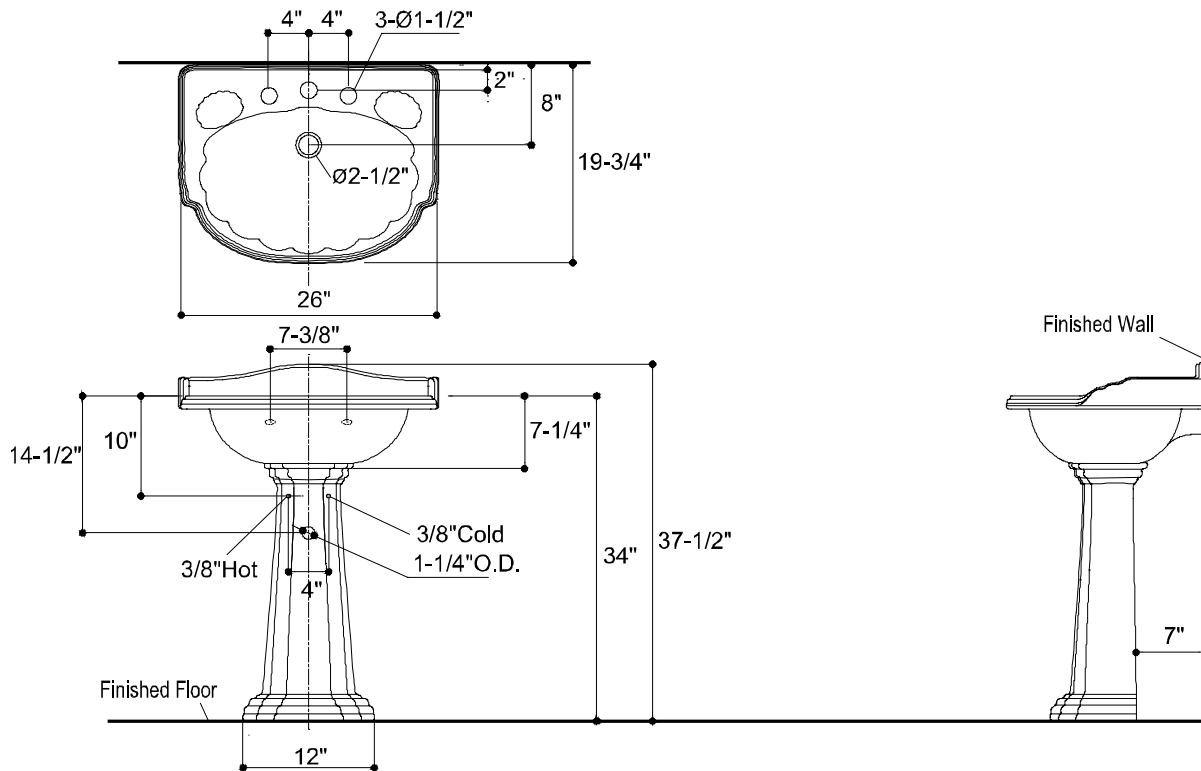

SOIRÉE™

PEDESTAL LAVATORY
5004.330

REGATTA™
water co.
an AXENT corporation

Features

- 26" (66cm) x 19-3/4" (50.2cm)
- Traditional styling
- Vitreous china construction
- Soiree suite: Matching water closets, bidet and pedestal lavatory
- Wide, spacious basin for comfortable use
- Front overflow
- Cutout template included
- Drilled for 8" widespread faucet
- Faucet deck with integral soap recesses

Colors

- .01 White
- .02 Demure (Biscuit)

Product Components

- 5004.008 – Lavatory basin
- 5004.022 – Pedestal base only

INSTALLATION NOTES

Install this product according to the installation guide.

Fixture dimensions are nominal and conform to tolerances in ASME Standard A112.19.2M.

NOTES:

DIMENSIONS SHOWN FOR LOCATION OF SUPPLIES AND "P" TRAP ARE SUGGESTED. FOR REINFORCEMENT TAKE ACTUAL DIMENSIONS FROM FIXTURE. LAVATORY ANCHORS FOR MOUNTING ARE FURNISHED. INSTALLATION INSTRUCTIONS SUPPLIED WITH LAVATORY. FITTINGS NOT INCLUDED AND MUST BE ORDERED SEPARATELY.

IMPORTANT: Dimensions of fixtures are nominal and may vary within the range of tolerances established by ANSI Standard A112.19.2M. These measurements are subject to change or cancellation. No responsibility is assumed for use of superseded or voided pages.