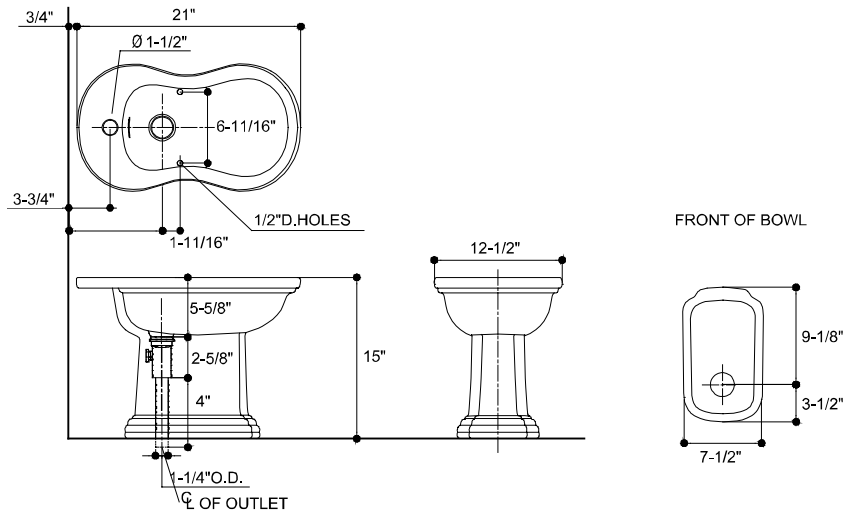

Colors

- .01 White
- .02 Demure (Biscuit)

INSTALLATION NOTES

Install this product according to the installation guide.

Fixture dimensions are nominal and conform to tolerances in ASME Standard A112.19.2M.

REGATTA™
water co.
an AXENT corporation

NOTES:

DIMENSIONS SHOWN FOR LOCATION OF SUPPLIES AND "P" TRAP ARE SUGGESTED. WALL OUTLET INSTALLATION REQUIRES:

-A TRUE 1-1/4" BODIED "P" TRAP; DO NOT USE A UNIVERSAL 1-1/4"x1-1/2" TRAP.

-DRAIN TAILPIECE LENGTH MUST BE CUT TO 1-1/2" (38mm) MAXIMUM TO PROVIDE CLEARANCE BETWEEN BASE OF P-TRAP AND FLOOR.

-DRAIN CONNECTION TO WALL OUTLET IS OFFSET TO PREVENT INTERFERENCE WITH OPERATION OF POP-UP DRAIN LIFT ROD. THRU-FLOOR OUTLET INSTALLATION (ALTERNATE). "P" TRAP AND FITTINGS NOT INCLUDED AND MUST BE ORDERED SEPARATELY. REFER TO INSTALLATION INSTRUCTIONS SUPPLIED WITH BIDET FOR ADDITIONAL INFORMATION.

IMPORTANT: Dimensions of fixtures are nominal and may vary within the range of tolerances established by ANSI Standard A112.19.2M.

These measurements are subject to change or cancellation. No responsibility is assumed for use of superseded or voided pages.