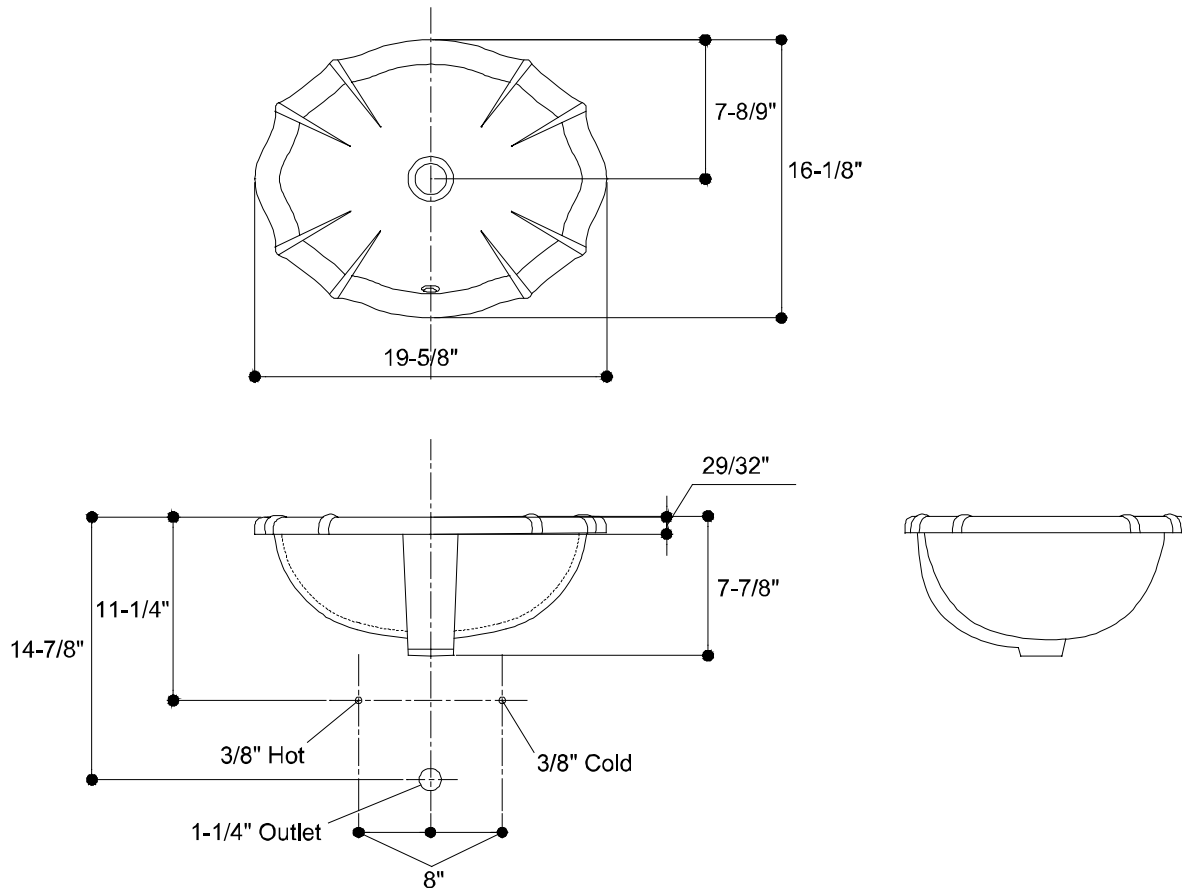

SOIRÉE™

SELF-RIMMING BASIN
1004.000

REGATTA™
water co.
an AXENT corporation

Features

- 19-5/8" (49.8cm) x 16-1/8" (40.9cm)
- Traditional styling
- Vitreous china construction
- Soiree suite: Matching water closets, bidet and pedestal lavatory
- Wide, spacious basin for comfortable use
- Front overflow
- Cutout template included

Colors

- .01 White
- .02 Demure (Biscuit)

INSTALLATION NOTES

Install this product according to the installation guide.
Fixture dimensions are nominal and conform to tolerances in
ASME Standard A112.19.2M.

NOTES:
DIMENSIONS SHOWN FOR LOCATION OF SUPPLIES AND "P" TRAP ARE SUGGESTED.
FOR COUNTERTOP CUTOUT AND INSTALLATION INSTRUCTIONS: USE TEMPLATE SUPPLIED WITH LAVATORY.
FITTINGS NOT INCLUDED AND MUST BE ORDERED SEPARATELY.

IMPORTANT: Dimensions of fixtures are nominal and may vary within the range of tolerances established by ANSI Standard A112.19.2M
These measurements are subject to change or cancellation. No responsibility is assumed for use of superseded or voided pages.