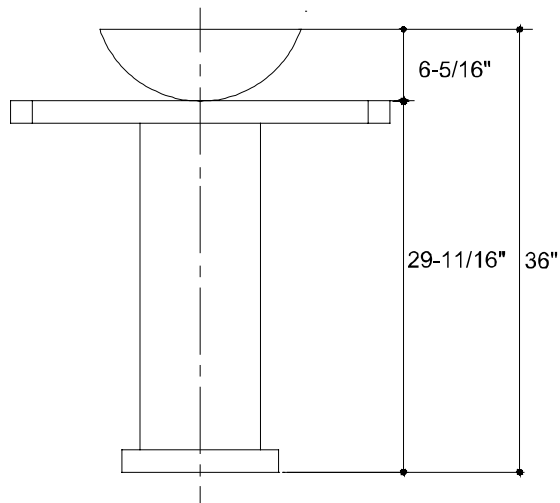

ROMO

STONE PEDESTAL w/BASIN
RSP.3042

Features

- . 33-1/2" (85.1cm) x 22" (55.9cm) x 36" (91.4cm) tall
- . Marble or stone
- . Pedestal with basin
- . Without overflow
- . No faucet hole (for use with wall-mount faucets)
- . Hand-finished design

Marble & Stone

- .13 Black Beach Granite

INSTALLATION NOTES

Install this product according to the installation guide.

Fixture dimensions are nominal and conform to tolerances in ASME Standard A112.19.2M.

REGATTA™
water co.
an AXENT corporation

NOTES:

DIMENSIONS SHOWN FOR LOCATION OF SUPPLIES AND "P" TRAP ARE SUGGESTED.
FITTINGS NOT INCLUDED AND MUST BE ORDERED SEPARATELY.

IMPORTANT: Dimensions of fixtures are nominal and may vary within the range of tolerances established by ANSI Standard A112.19.2M
These measurements are subject to change or cancellation. No responsibility is assumed for use of superseded or voided pages.