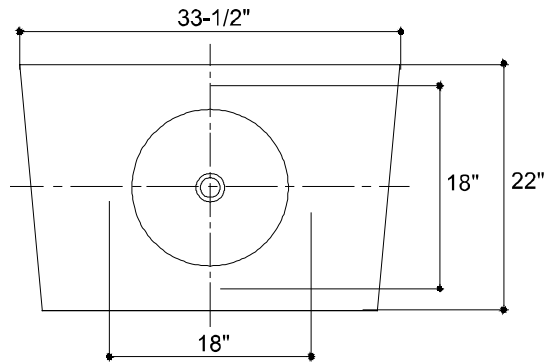

ROMO

STONE PEDESTAL w/BASIN
RSP.3042

Features

- . 33-1/2" (85.1cm) x 22" (55.9cm) x 36" (91.4cm) tall
- . Marble or stone
- . Pedestal with basin
- . Without overflow
- . No faucet hole (for use with wall-mount faucets)
- . Hand-finished design

Marble & Stone

- .13 Black Beach Granite

INSTALLATION NOTES

Install this product according to the installation guide.

Fixture dimensions are nominal and conform to tolerances in ASME Standard A112.19.2M.

REGATTA™
water co.
an AXENT corporation

NOTES:

DIMENSIONS SHOWN FOR LOCATION OF SUPPLIES AND "P" TRAP ARE SUGGESTED.
FITTINGS NOT INCLUDED AND MUST BE ORDERED SEPARATELY.

IMPORTANT: Dimensions of fixtures are nominal and may vary within the range of tolerances established by ANSI Standard A112.19.2M
These measurements are subject to change or cancellation. No responsibility is assumed for use of superseded or voided pages.