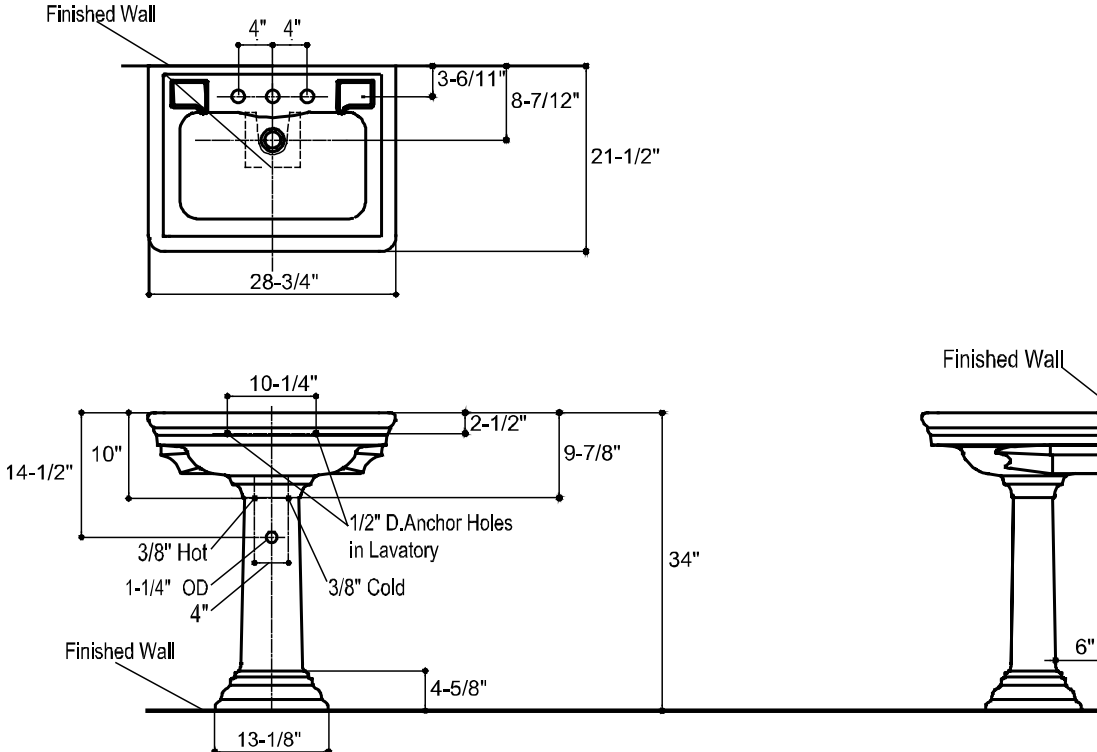

PENINSULA™
PEDESTAL LAVATORY
5003.330

REGATTA™
water co.
 an AXENT corporation

Features

- 28-3/4" (73cm) x 21-1/2" (54.6cm)
- Traditional styling with distinctive lines.
- 34 " Height for maximum comfort
- Peninsula suite: Matching water closets, bidet and self-rimming lavatories
- Wide, spacious basin for comfortable use
- Rear overflow
- Vitreous china pedestal lavatory combination
- Mounting hardware included
- Drilled for 8" widespread faucet
- Faucet deck with integral soap recesses

Colors

- .01 White
- .02 Demure (Biscuit)

Product Components

- 5003.008 – Lavatory basin
- 5003.022 – Pedestal base only

INSTALLATION NOTES

Install this product according to the installation guide.

Fixture dimensions are nominal and conform to tolerances in ASME Standard A112.19.2M.

NOTES:

DIMENSIONS SHOWN FOR LOCATION OF SUPPLIES AND "P" TRAP ARE SUGGESTED. FOR REINFORCEMENT TAKE ACTUAL DIMENSIONS FROM FIXTURE. LAVATORY ANCHORS FOR MOUNTING ARE FURNISHED. INSTALLATION INSTRUCTIONS SUPPLIED WITH LAVATORY. FITTINGS NOT INCLUDED AND MUST BE ORDERED SEPARATELY.

IMPORTANT: Dimensions of fixtures are nominal and may vary within the range of tolerances established by ANSI Standard A112.19.2M. These measurements are subject to change or cancellation. No responsibility is assumed for use of superseded or voided pages.