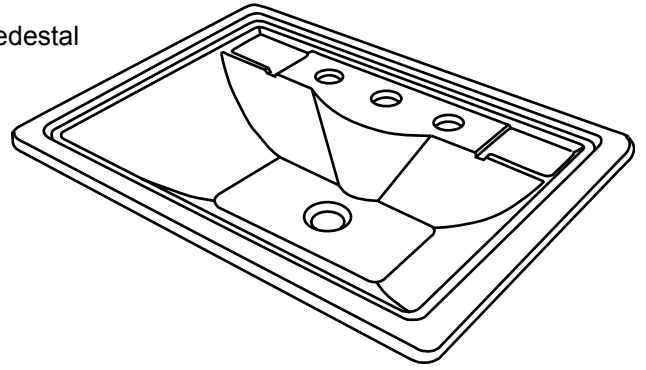

PENINSULA™
SELF-RIMMING BASIN
1003.008

Features

- 26" (660.4cm) x 19-11/16" (500cm)
- Traditional styling
- Vitreous china construction
- Peninsula suite: Matching water closets, bidet and pedestal lavatory
- Wide, spacious basin for comfortable use
- Front overflow
- Cutout template included
- Drilled for 8" widespread faucet
- Faucet deck with integral soap recesses

Colors

- .01 White
- .02 Demure (Biscuit)

INSTALLATION NOTES

Install this product according to the installation guide.
Fixture dimensions are nominal and conform to tolerances in ASME Standard A112.19.2M.

NOTES:
DIMENSIONS SHOWN FOR LOCATION OF SUPPLIES AND "P" TRAP ARE SUGGESTED.
FOR COUNTERTOP CUTOUT AND INSTALLATION INSTRUCTIONS: USE TEMPLATE SUPPLIED WITH LAVATORY.
FITTINGS NOT INCLUDED AND MUST BE ORDERED SEPARATELY.