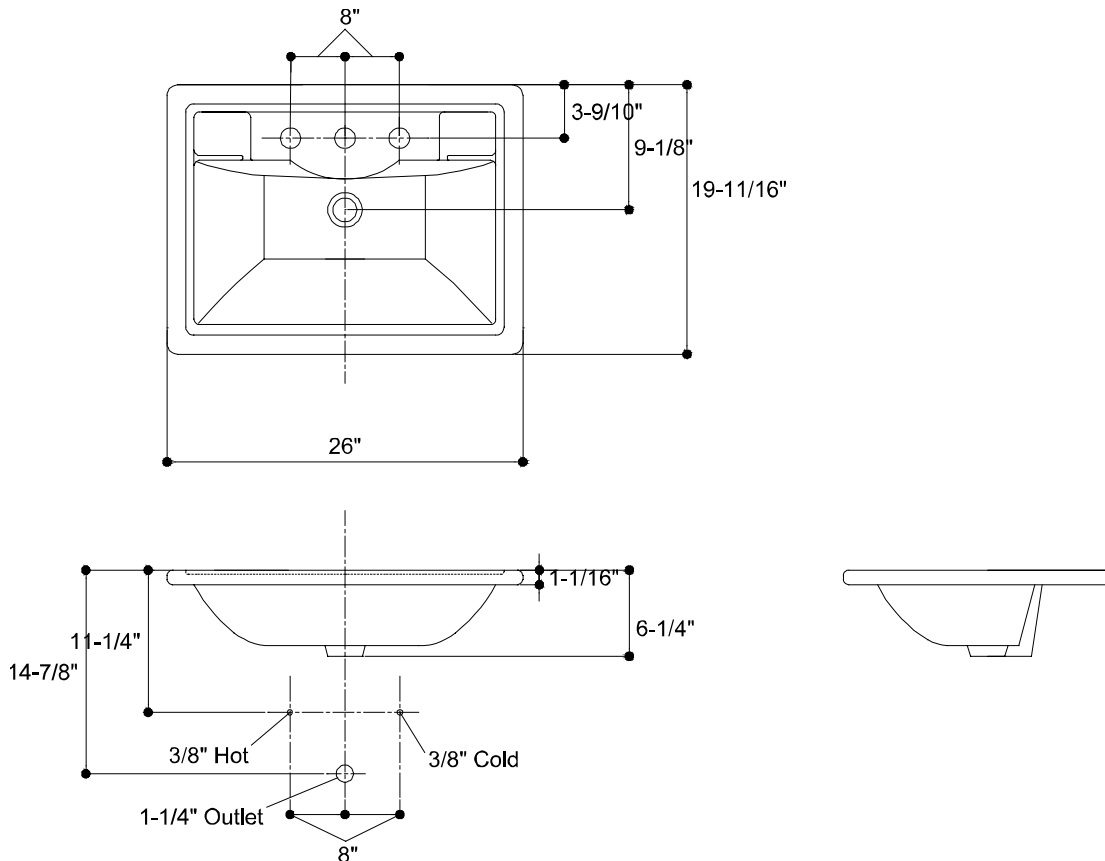

PENINSULA™
SELF-RIMMING BASIN
1003.008

Features

- 26" (660.4cm) x 19-11/16" (500cm)
- Traditional styling
- Vitreous china construction
- Peninsula suite: Matching water closets, bidet and pedestal lavatory
- Wide, spacious basin for comfortable use
- Front overflow
- Cutout template included
- Drilled for 8" widespread faucet
- Faucet deck with integral soap recesses

Colors

- .01 White
- .02 Demure (Biscuit)

INSTALLATION NOTES

Install this product according to the installation guide.
Fixture dimensions are nominal and conform to tolerances in ASME Standard A112.19.2M.

NOTES:
DIMENSIONS SHOWN FOR LOCATION OF SUPPLIES AND "P" TRAP ARE SUGGESTED.
FOR COUNTERTOP CUTOUT AND INSTALLATION INSTRUCTIONS: USE TEMPLATE SUPPLIED WITH LAVATORY.
FITTINGS NOT INCLUDED AND MUST BE ORDERED SEPARATELY.

IMPORTANT: Dimensions of fixtures are nominal and may vary within the range of tolerances established by ANSI Standard A112.19.2M
These measurements are subject to change or cancellation. No responsibility is assumed for use of superseded or voided pages.