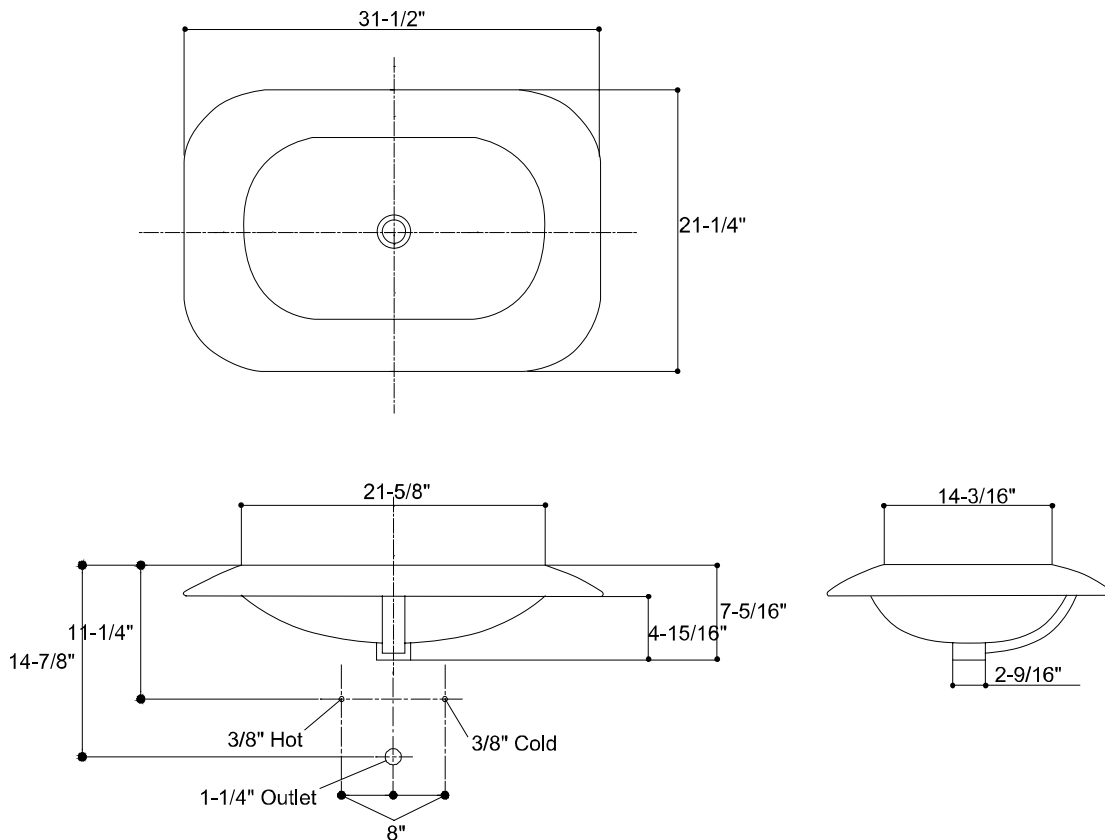

Features

- 31-1/2" (800.1mm) x 21-1/4" (539.7mm)
- Simple shape rising from the counter
- Vitreous china construction
- Front overflow
- Deck cut-out template included
- Wide, spacious basin for comfortable use
- For use with wall-mount or tall deck-mount faucets

Colors

- .01 White
- .02 Demure (Biscuit)

INSTALLATION NOTES

Install this product according to the installation guide.
Fixture dimensions are nominal and conform to tolerances in ASME Standard A112.19.2M.

NOTES:

DIMENSIONS SHOWN FOR LOCATION OF SUPPLIES AND "P" TRAP ARE SUGGESTED.
FOR COUNTERTOP CUTOUT AND INSTALLATION INSTRUCTIONS: USE TEMPLATE SUPPLIED WITH LAVATORY.
FITTINGS NOT INCLUDED AND MUST BE ORDERED SEPARATELY.

IMPORTANT: Dimensions of fixtures are nominal and may vary within the range of tolerances established by ANSI Standard A112.19.2M
These measurements are subject to change or cancellation. No responsibility is assumed for use of superseded or voided pages.