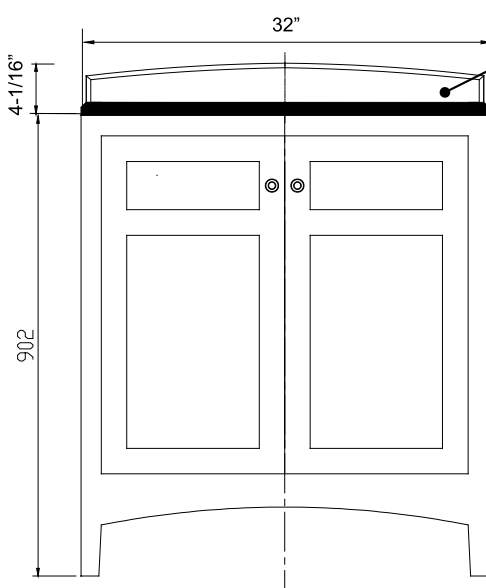

BATH VANITY WITH STRAIGHT FRONT, TWO DOORS & SHELF
LBV.2039

SLAB TOP OPTIONS
LS11 Carrara Bianco White Marble
LS15 Travertine

UNDER-MOUNT LAVATORY COLOR OPTIONS
01 White
02 Biscuit
03 Bone
04 Black

BACK-SPLASH OPTIONAL ADD-ON
LBS.11 Carrara Bianco White Marble
LBS.15 Travertine

VANITY COLOR
.39 Wangay
.40 Wedding White

Optional Back-splash

All dimensions are based on original specifications and are subject to change and variation. Please contact your Regatta Water Co. associate for any updated specifications. Faucet not included.

Vanity dimensions are nominal and may vary within the range of tolerances established by ASME/ANSI standards.