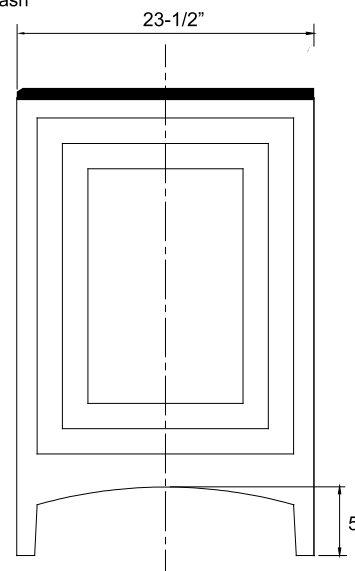

BATH VANITY WITH STRAIGHT FRONT, TWO DOORS & SHELF
LBV.2039

SLAB TOP OPTIONS
LS11 Carrara Bianco White Marble
LS15 Travertine

UNDER-MOUNT LAVATORY COLOR OPTIONS
01 White
02 Biscuit
03 Bone
04 Black

BACK-SPLASH OPTIONAL ADD-ON
LBS.11 Carrara Bianco White Marble
LBS.15 Travertine

VANITY COLOR
.39 Wangay
.40 Wedding White

Optional Back-splash

All dimensions are based on original specifications and are subject to change and variation. Please contact your Regatta Water Co. associate for any updated specifications. Faucet not included.

Vanity dimensions are nominal and may vary within the range of tolerances established by ASME/ANSI standards.