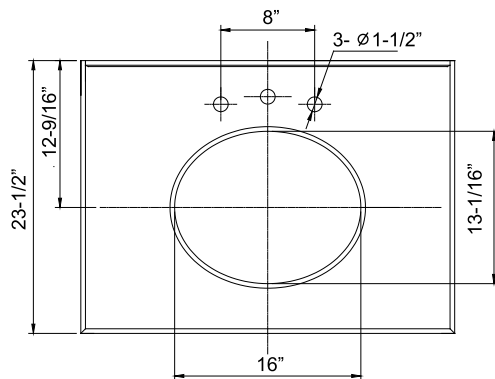

BATH VANITY WITH STRAIGHT FRONT, TWO DOORS & SHELF
LBV.2039

SLAB TOP OPTIONS
LS11 Carrara Bianco White Marble
LS15 Travertine

UNDER-MOUNT LAVATORY COLOR OPTIONS
01 White
02 Biscuit
03 Bone
04 Black

BACK-SPLASH OPTIONAL ADD-ON
LBS.11 Carrara Bianco White Marble
LBS.15 Travertine

VANITY COLOR
.39 Wangay
.40 Wedding White

Optional Back-splash

All dimensions are based on original specifications and are subject to change and variation. Please contact your Regatta Water Co. associate for any updated specifications. Faucet not included.

Vanity dimensions are nominal and may vary within the range of tolerances established by ASME/ANSI standards.