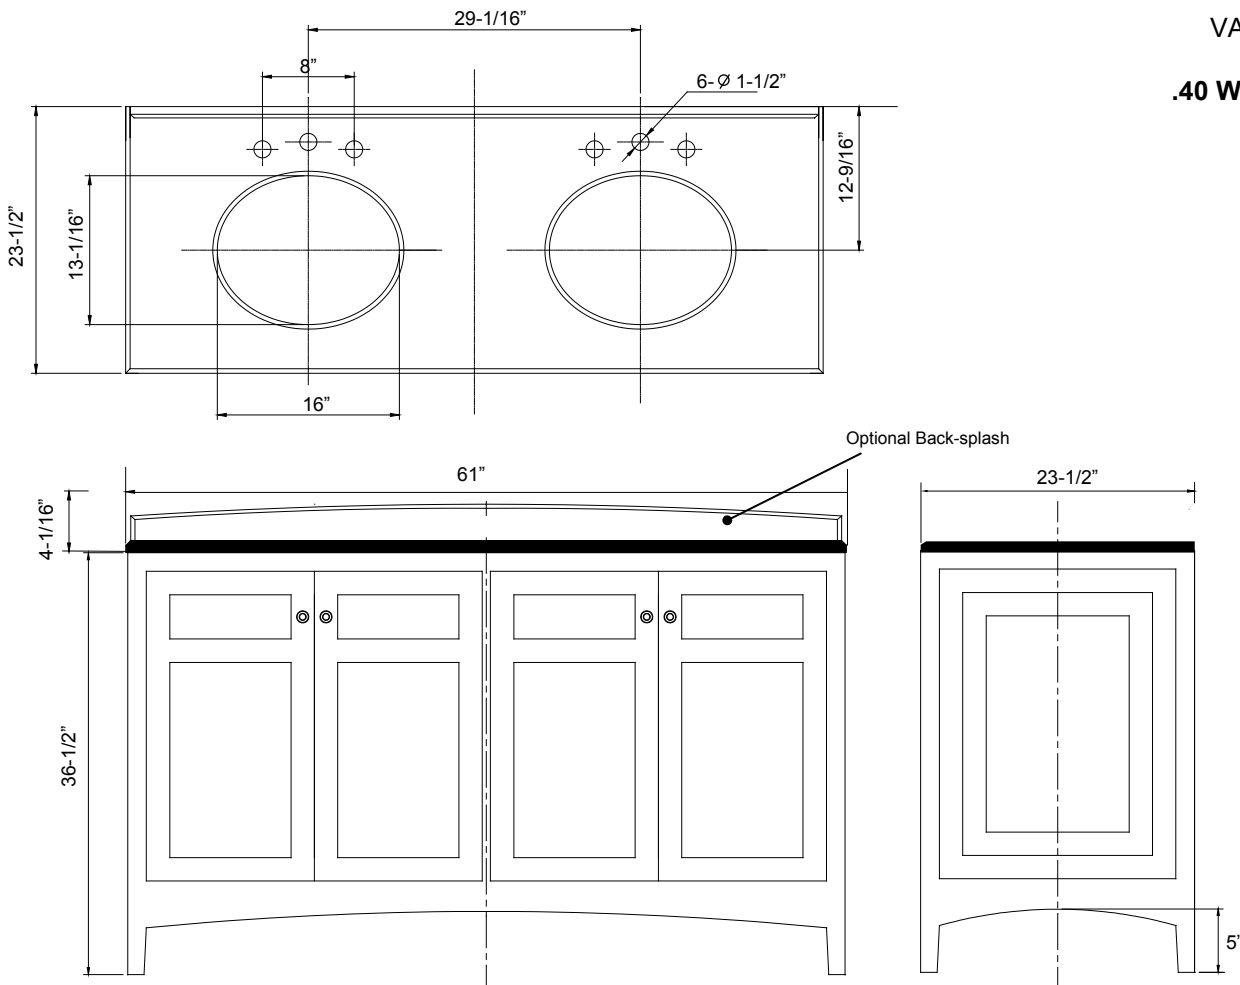

BATH VANITY WITH STRAIGHT FRONT, FOUR DOORS & SHELF
LBV.2040

SLAB TOP OPTIONS

- LD11 Carrara Bianco White Marble**
- LD15 Travertine**

UNDER-MOUNT LAVATORY COLOR OPTIONS

- 01 White**
- 02 Biscuit**
- 03 Bone**
- 04 Black**

BACK-SPLASH OPTIONAL ADD-ON

- LDS.11 Carrara Bianco White Marble**
- LDS.15 Travertine**

VANITY COLOR

- .39 Wangay**
- .40 Wedding White**

All dimensions are based on original specifications and are subject to change and variation. Please contact your Regatta Water Co. associate for any updated specifications. Faucet not included.

Vanity dimensions are nominal and may vary within the range of tolerances established by ASME/ANSI standards.