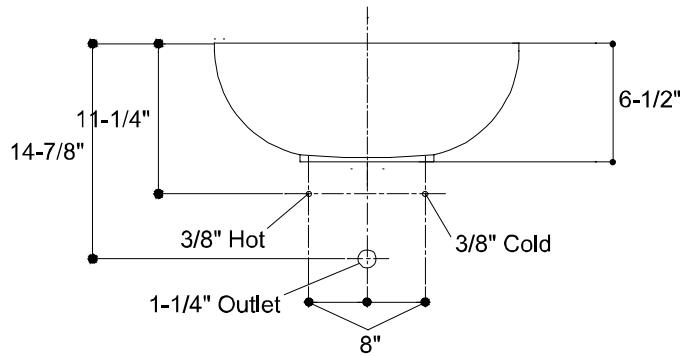

**Features**

- 15-1/4" (387.3mm) round
- Simple Lily & Crane relief design in brown hues
- Ceramic construction
- Wide, spacious basin for comfortable use
- For use with wall-mount or tall deck-mount faucets

**Colors**

- Lily

**INSTALLATION NOTES**

Install this product according to the installation guide.  
Fixture dimensions are nominal and conform to tolerances in ASME Standard A112.19.2M.

**NOTES:**

DIMENSIONS SHOWN FOR LOCATION OF SUPPLIES AND "P" TRAP ARE SUGGESTED. INSTALLATION INSTRUCTIONS SUPPLIED WITH LAVATORY. FITTINGS NOT INCLUDED AND MUST BE ORDERED SEPARATELY.

**IMPORTANT:** Dimensions of fixtures are nominal and may vary within the range of tolerances established by ANSI Standard A112.19.2M. These measurements are subject to change or cancellation. No responsibility is assumed for use of superseded or voided pages.