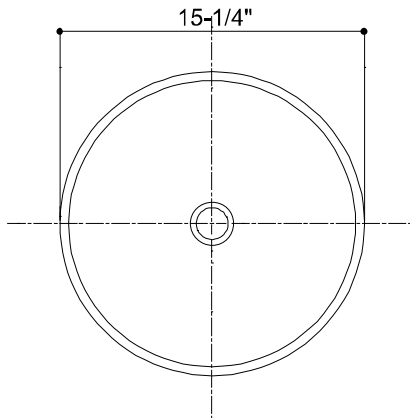

**Features**

- 15-1/4" (387.3mm) round
- Simple Lily & Crane relief design in brown hues
- Ceramic construction
- Wide, spacious basin for comfortable use
- For use with wall-mount or tall deck-mount faucets

**Colors**

- Lily

**INSTALLATION NOTES**

Install this product according to the installation guide.  
Fixture dimensions are nominal and conform to tolerances in ASME Standard A112.19.2M.

**NOTES:**

DIMENSIONS SHOWN FOR LOCATION OF SUPPLIES AND "P" TRAP ARE SUGGESTED. INSTALLATION INSTRUCTIONS SUPPLIED WITH LAVATORY. FITTINGS NOT INCLUDED AND MUST BE ORDERED SEPARATELY.

**IMPORTANT:** Dimensions of fixtures are nominal and may vary within the range of tolerances established by ANSI Standard A112.19.2M. These measurements are subject to change or cancellation. No responsibility is assumed for use of superseded or voided pages.