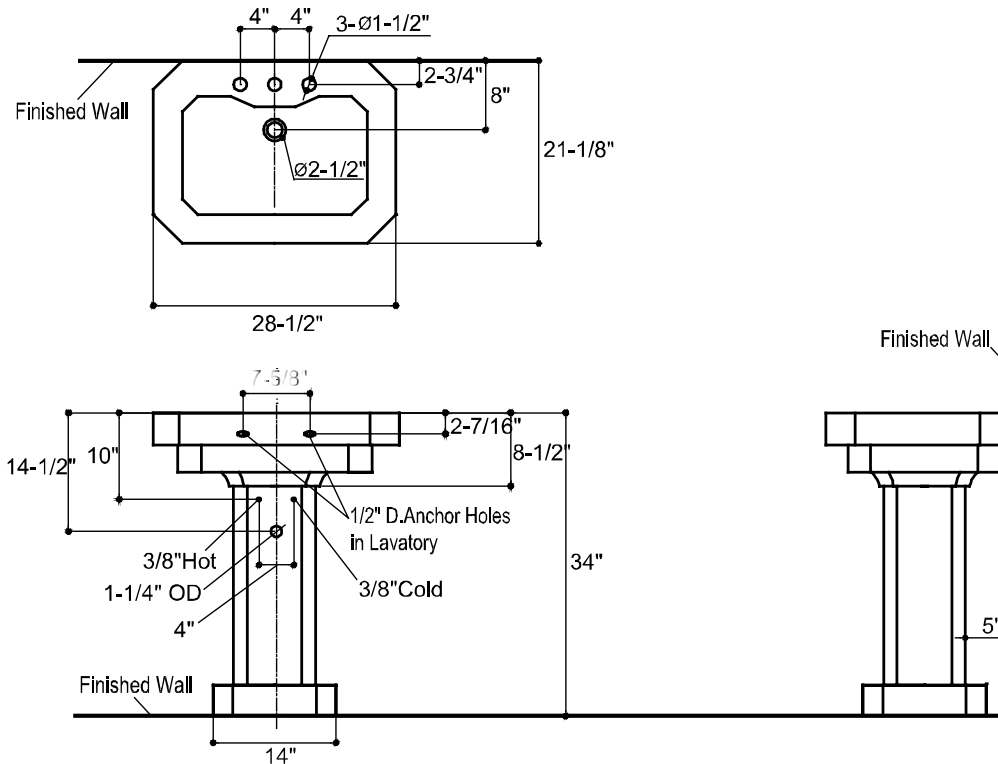

EDGEWATER™
PEDESTAL LAVATORY
5001.330

REGATTA™
water co.
 an AXENT corporation

Features

- 28-1/2" (72.4cm) x 21-1/8" (53.7cm)
- Traditional styling with distinctive lines.
- 34 " Height for maximum comfort
- Edgewater suite: Matching water closets, bidet and self-rimming lavatories
- Wide, spacious basin for comfortable use
- Rear overflow
- Vitreous china pedestal lavatory combination
- Mounting hardware included
- Drilled for 8" widespread faucet
- Faucet deck with integral soap recesses

Colors

- .01 White
- .02 Demure (Biscuit)

Product Components

- 5001.008 – Lavatory basin
- 5001.022 – Pedestal base on

INSTALLATION NOTES

Install this product according to the installation guide.

Fixture dimensions are nominal and conform to tolerances in ASME Standard A112.19.2M.

NOTES:

DIMENSIONS SHOWN FOR LOCATION OF SUPPLIES AND "P" TRAP ARE SUGGESTED. FOR REINFORCEMENT TAKE ACTUAL DIMENSIONS FROM FIXTURE. LAVATORY ANCHORS FOR MOUNTING ARE FURNISHED. INSTALLATION INSTRUCTIONS SUPPLIED WITH LAVATORY. FITTINGS NOT INCLUDED AND MUST BE ORDERED SEPARATELY.

IMPORTANT: Dimensions of fixtures are nominal and may vary within the range of tolerances established by ANSI Standard A112.19.2M. These measurements are subject to change or cancellation. No responsibility is assumed for use of superseded or voided pages.