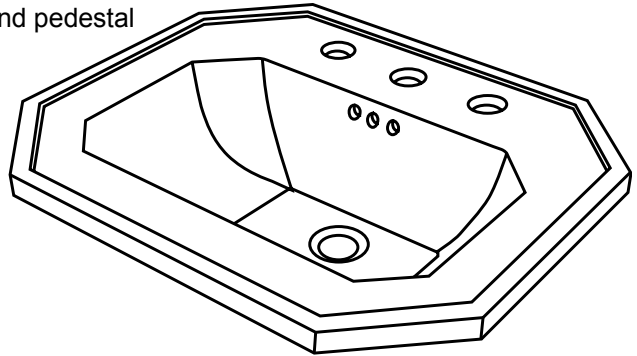

EDGEWATER™

SELF-RIMMING BASIN
1001.008

REGATTA™
water co.
an AXENT corporation

Features

- 22-3/4" (57.8cm) x 19" (48.3cm)
- Traditional styling
- Vitreous china construction
- Edgewater suite: Matching water closets, bidet and pedestal lavatory
- Wide, spacious basin for comfortable use
- Rear overflow
- Cutout template included
- Drilled for 8" widespread faucet
- Roomy faucet deck

Colors

- .01 White
- .02 Demure (Biscuit)

INSTALLATION NOTES

Install this product according to the installation guide.
Fixture dimensions are nominal and conform to tolerances in
ASME Standard A112.19.2M.

NOTES:

DIMENSIONS SHOWN FOR LOCATION OF SUPPLIES AND "P" TRAP ARE SUGGESTED.
FOR COUNTERTOP CUTOUT AND INSTALLATION INSTRUCTIONS: USE TEMPLATE SUPPLIED WITH LAVATORY.
FITTINGS NOT INCLUDED AND MUST BE ORDERED SEPARATELY.