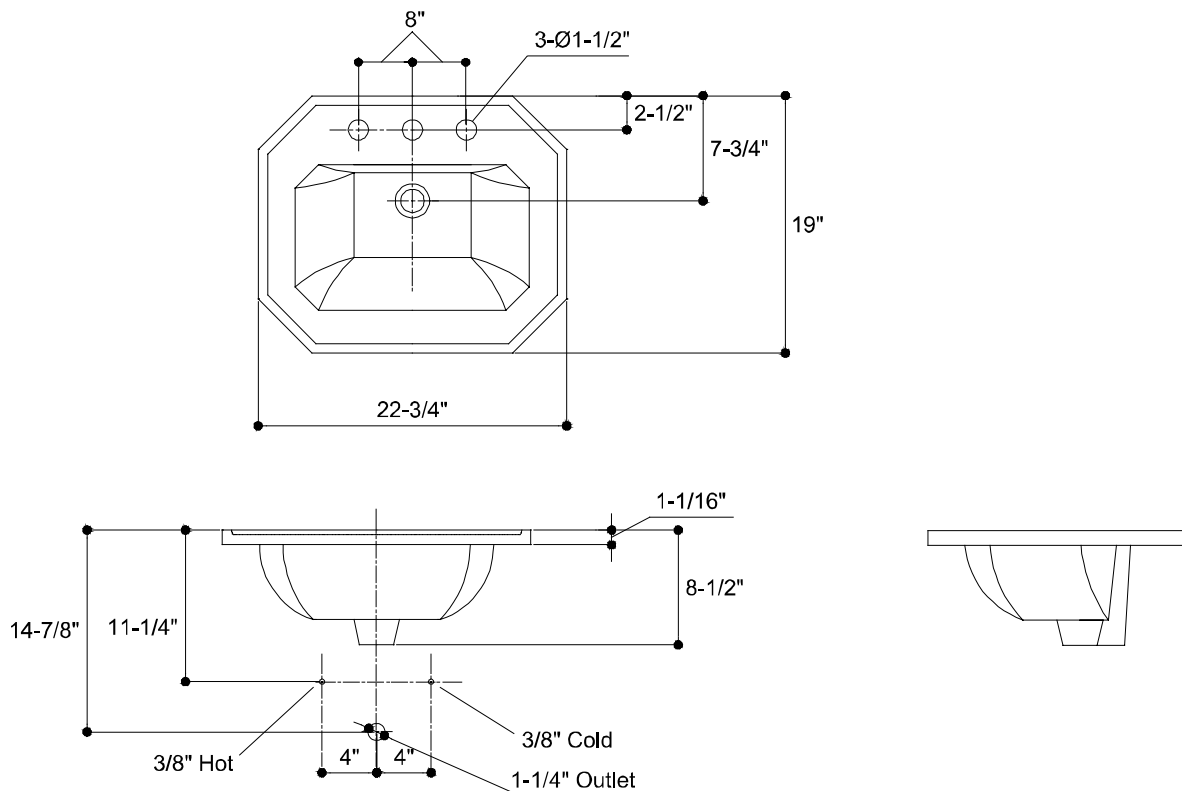

EDGEWATER™

SELF-RIMMING BASIN
1001.008

REGATTA™
water co.
an AXENT corporation

Features

- 22-3/4" (57.8cm) x 19" (48.3cm)
- Traditional styling
- Vitreous china construction
- Edgewater suite: Matching water closets, bidet and pedestal lavatory
- Wide, spacious basin for comfortable use
- Rear overflow
- Cutout template included
- Drilled for 8" widespread faucet
- Roomy faucet deck

Colors

- .01 White
- .02 Demure (Biscuit)

INSTALLATION NOTES

Install this product according to the installation guide.
Fixture dimensions are nominal and conform to tolerances in
ASME Standard A112.19.2M.

NOTES:

DIMENSIONS SHOWN FOR LOCATION OF SUPPLIES AND "P" TRAP ARE SUGGESTED.
FOR COUNTERTOP CUTOUT AND INSTALLATION INSTRUCTIONS: USE TEMPLATE SUPPLIED WITH LAVATORY.
FITTINGS NOT INCLUDED AND MUST BE ORDERED SEPARATELY.

IMPORTANT: Dimensions of fixtures are nominal and may vary within the range of tolerances established by ANSI Standard A112.19.2M
These measurements are subject to change or cancellation. No responsibility is assumed for use of superseded or voided pages.