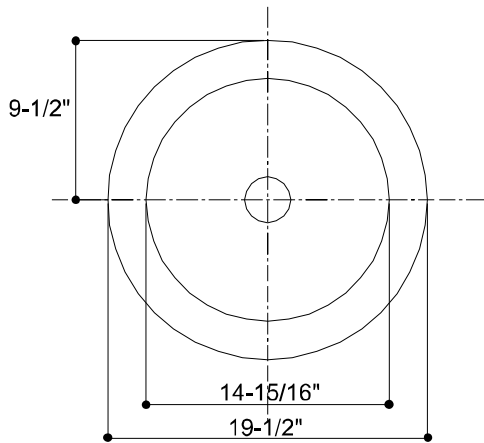

**COUNTRY™**  
COUNTERTOP BASIN  
1006.000

**Features**

- 19-1/2" (495.3mm) round
- Simple round soft styling
- Vitreous china construction
- Wide, spacious basin for comfortable use
- For use with wall-mount or tall deck-mount faucets

**Colors**

- .01 White
- .02 Demure (Biscuit)

**INSTALLATION NOTES**

Install this product according to the installation guide.  
Fixture dimensions are nominal and conform to tolerances in ASME Standard A112.19.2M.

NOTES:  
DIMENSIONS SHOWN FOR LOCATION OF SUPPLIES AND "P" TRAP ARE SUGGESTED. INSTALLATION INSTRUCTIONS SUPPLIED WITH LAVATORY. FITTINGS NOT INCLUDED AND MUST BE ORDERED SEPARATELY.

IMPORTANT: Dimensions of fixtures are nominal and may vary within the range of tolerances established by ANSI Standard A112.19.2M. These measurements are subject to change or cancellation. No responsibility is assumed for use of superseded or voided pages.