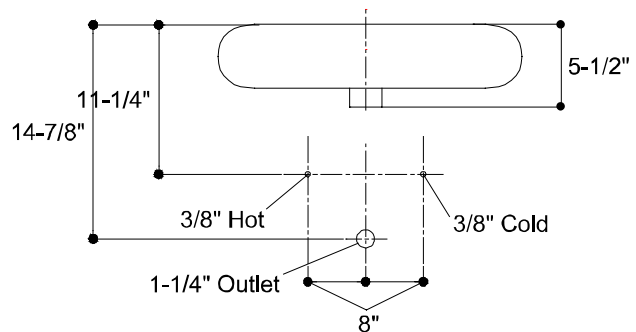

**COUNTRY™**  
COUNTERTOP BASIN  
1006.000

**Features**

- 19-1/2" (495.3mm) round
- Simple round soft styling
- Vitreous china construction
- Wide, spacious basin for comfortable use
- For use with wall-mount or tall deck-mount faucets

**Colors**

- .01 White
- .02 Demure (Biscuit)

**INSTALLATION NOTES**

Install this product according to the installation guide.  
Fixture dimensions are nominal and conform to tolerances in ASME Standard A112.19.2M.

NOTES:  
DIMENSIONS SHOWN FOR LOCATION OF SUPPLIES AND "P" TRAP ARE SUGGESTED. INSTALLATION INSTRUCTIONS SUPPLIED WITH LAVATORY. FITTINGS NOT INCLUDED AND MUST BE ORDERED SEPARATELY.

IMPORTANT: Dimensions of fixtures are nominal and may vary within the range of tolerances established by ANSI Standard A112.19.2M. These measurements are subject to change or cancellation. No responsibility is assumed for use of superseded or voided pages.