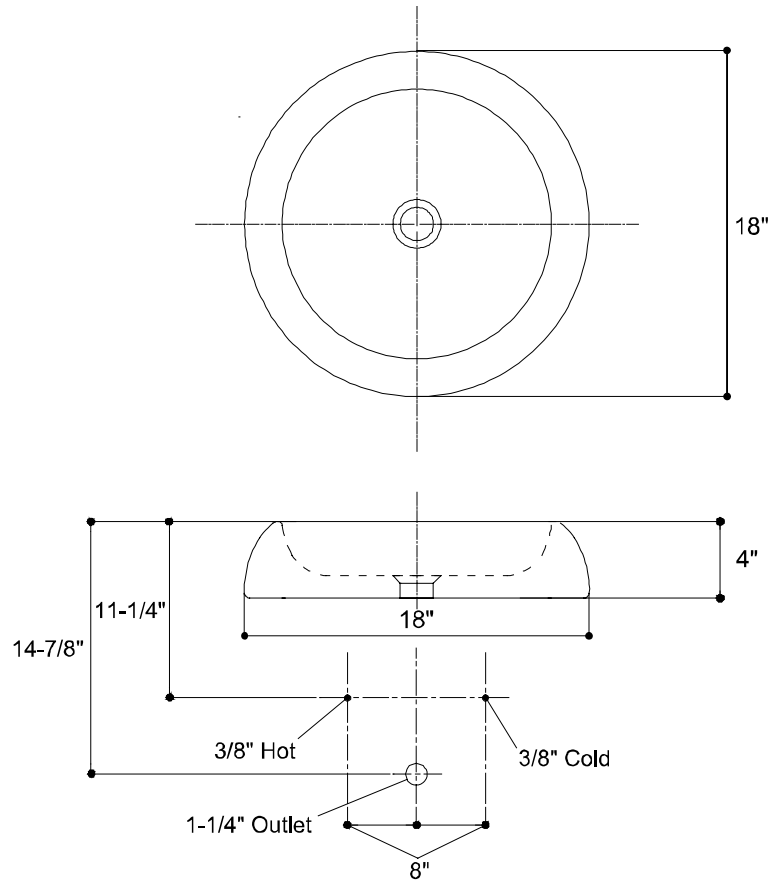

BUNT

ABOVE-COUNTER BASIN
BSV.3044

REGATTA™
water co.
an AXENT corporation

Features

- . 18" (45.7cm) Round
- . Marble or stone vessel
- . Above-the-counter design
- . Without overflow
- . No faucet holes
- . Smooth, hand-finished design

Marble & Stone

- . 11 Carrara Bianco White Marble

INSTALLATION NOTES

Install this product according to the installation guide.
Fixture dimensions are nominal and conform to tolerances in
ASME Standard A112.19.2M.

NOTES:

DIMENSIONS SHOWN FOR LOCATION OF SUPPLIES AND "P" TRAP ARE SUGGESTED.
FITTINGS NOT INCLUDED AND MUST BE ORDERED SEPARATELY.

IMPORTANT: Dimensions of fixtures are nominal and may vary within the range of tolerances established by ANSI Standard A112.19.2M
These measurements are subject to change or cancellation. No responsibility is assumed for use of superseded or voided pages.