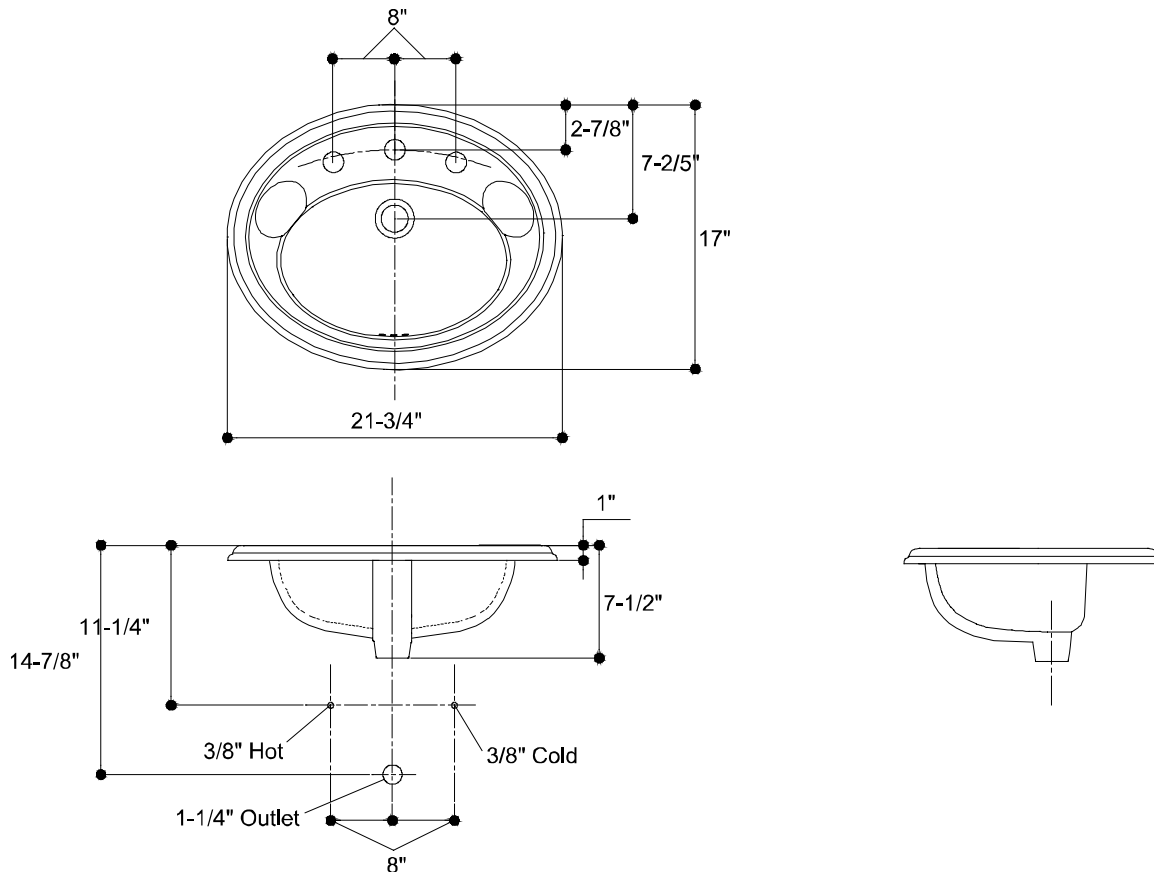

**BELLINA™**  
COUNTERTOP LAVATORY  
1002.008

**Features**

- 21-3/4" (55.2cm) x 17" (43.2cm)
- Traditional styling
- Vitreous china construction
- Bellina suite: Matching water closets, bidet and pedestal lavatory
- Wide, spacious basin for comfortable use
- Front overflow
- Cutout template included
- Drilled for 8" widespread faucet
- Faucet deck with integral soap recesses

**Colors**

- .01 White
- .02 Demure (Biscuit)

**INSTALLATION NOTES**

Install this product according to the installation guide.  
Fixture dimensions are nominal and conform to tolerances in ASME Standard A112.19.2M.

NOTES:  
DIMENSIONS SHOWN FOR LOCATION OF SUPPLIES AND "P" TRAP ARE SUGGESTED.  
FOR COUNTERTOP CUTOUT AND INSTALLATION INSTRUCTIONS: USE TEMPLATE SUPPLIED WITH LAVATORY.  
FITTINGS NOT INCLUDED AND MUST BE ORDERED SEPARATELY.

IMPORTANT: Dimensions of fixtures are nominal and may vary within the range of tolerances established by ANSI Standard A112.19.2M  
These measurements are subject to change or cancellation. No responsibility is assumed for use of superseded or voided pages.