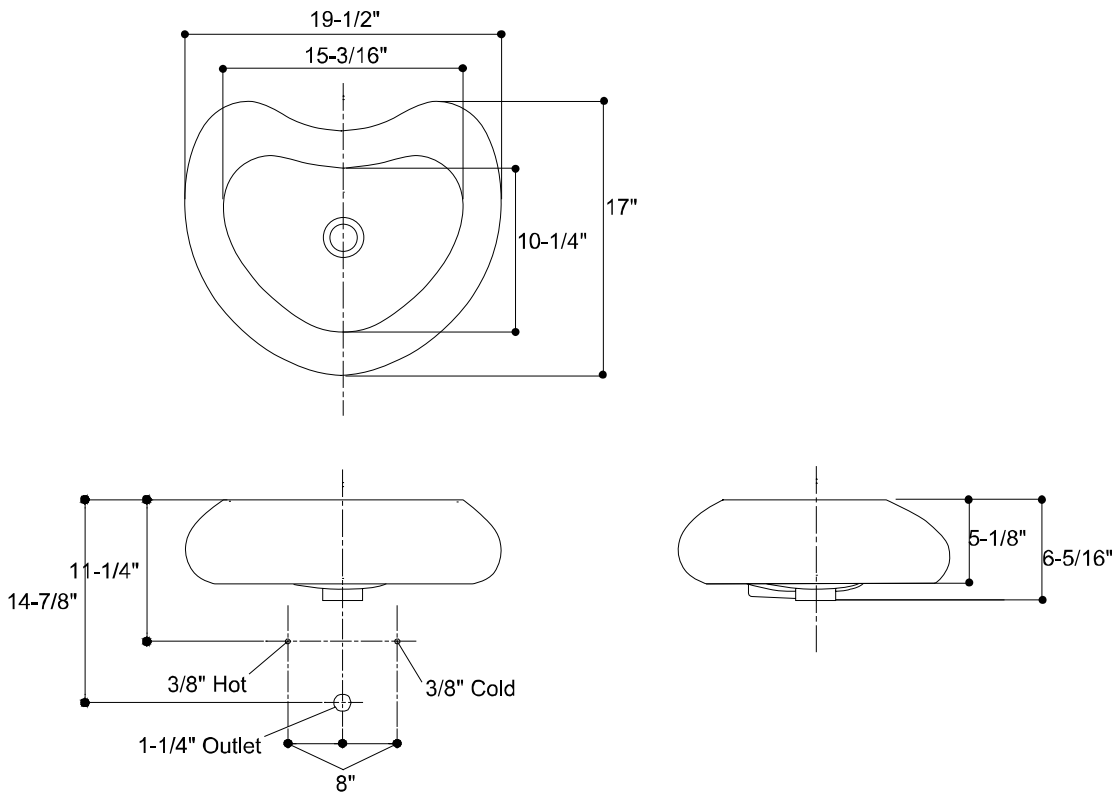

AMORÉ™
COUNTERTOP BASIN
1007.000

Features

- 19-1/2" (495.3mm) x 17" (431.8mm)
- Hart shape styling
- Vitreous china construction
- Wide, spacious basin for comfortable use
- Front overflow
- For use with wall-mount or tall deck-mount faucets

Colors

- .01 White
- .02 Demure (Biscuit)

INSTALLATION NOTES

Install this product according to the installation guide.
Fixture dimensions are nominal and conform to tolerances in ASME Standard A112.19.2M.

NOTES:

DIMENSIONS SHOWN FOR LOCATION OF SUPPLIES AND "P" TRAP ARE SUGGESTED. INSTALLATION INSTRUCTIONS SUPPLIED WITH LAVATORY. FITTINGS NOT INCLUDED AND MUST BE ORDERED SEPARATELY.

IMPORTANT: Dimensions of fixtures are nominal and may vary within the range of tolerances established by ANSI Standard A112.19.2M. These measurements are subject to change or cancellation. No responsibility is assumed for use of superseded or voided pages.